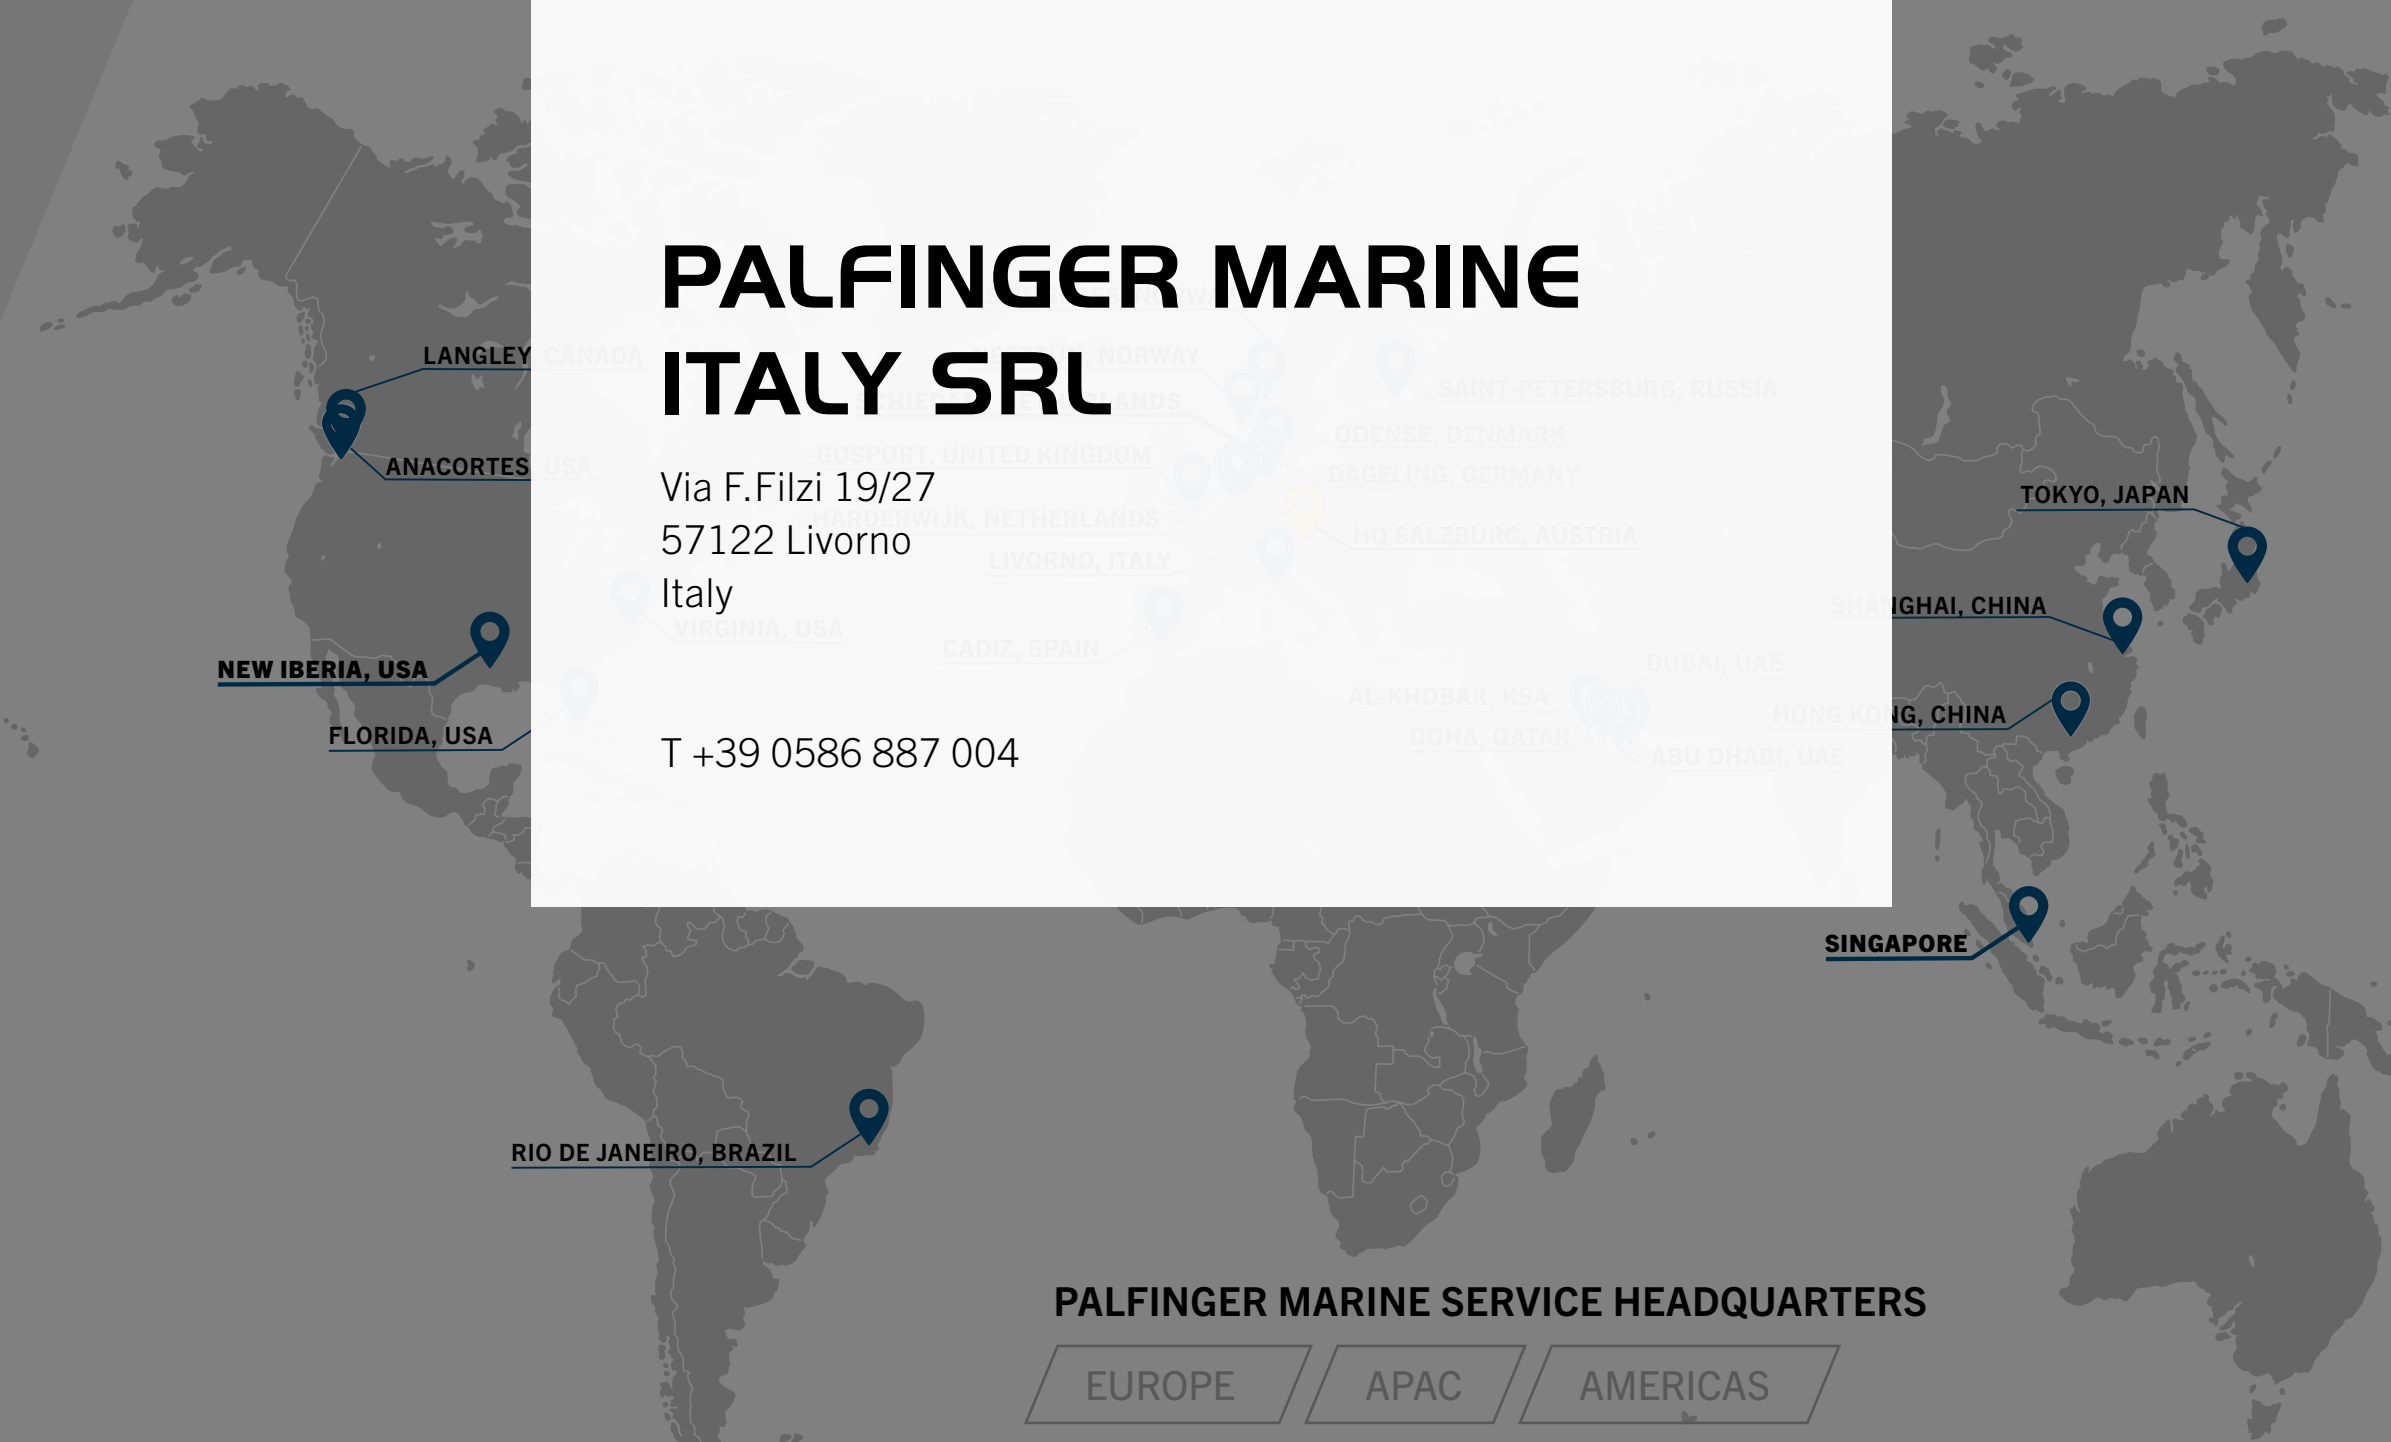

With 25 service stations worldwide we have direct access to most of the key ports in the world.

PALFINGER MARINE DO BRASIL LTDA

Rua Lauro Muller 116, Sala 4403, Torre do Rio Sul, Botafogo
22290-906 Rio de Janeiro
Brazil

- EUROPE
- APAC
- AMERICAS

**PALFINGER
MARINE
SERVICE**

GLOBAL PRESENCE

With 25 service stations worldwide we have direct access to most of the key ports in the world.

INTRO

SERVICE PORTFOLIO

OWN BRANDS

GLOBAL PRESENCE

PALFINGER MARINE ITALY SRL

Via F.Filzi 19/27
57122 Livorno
Italy

T +39 0586 887 004

PALFINGER MARINE SERVICE HEADQUARTERS

- EUROPE
- APAC
- AMERICAS

GLOBAL PRESENCE

With 25 service stations worldwide we have direct access to most of the key ports in the world.