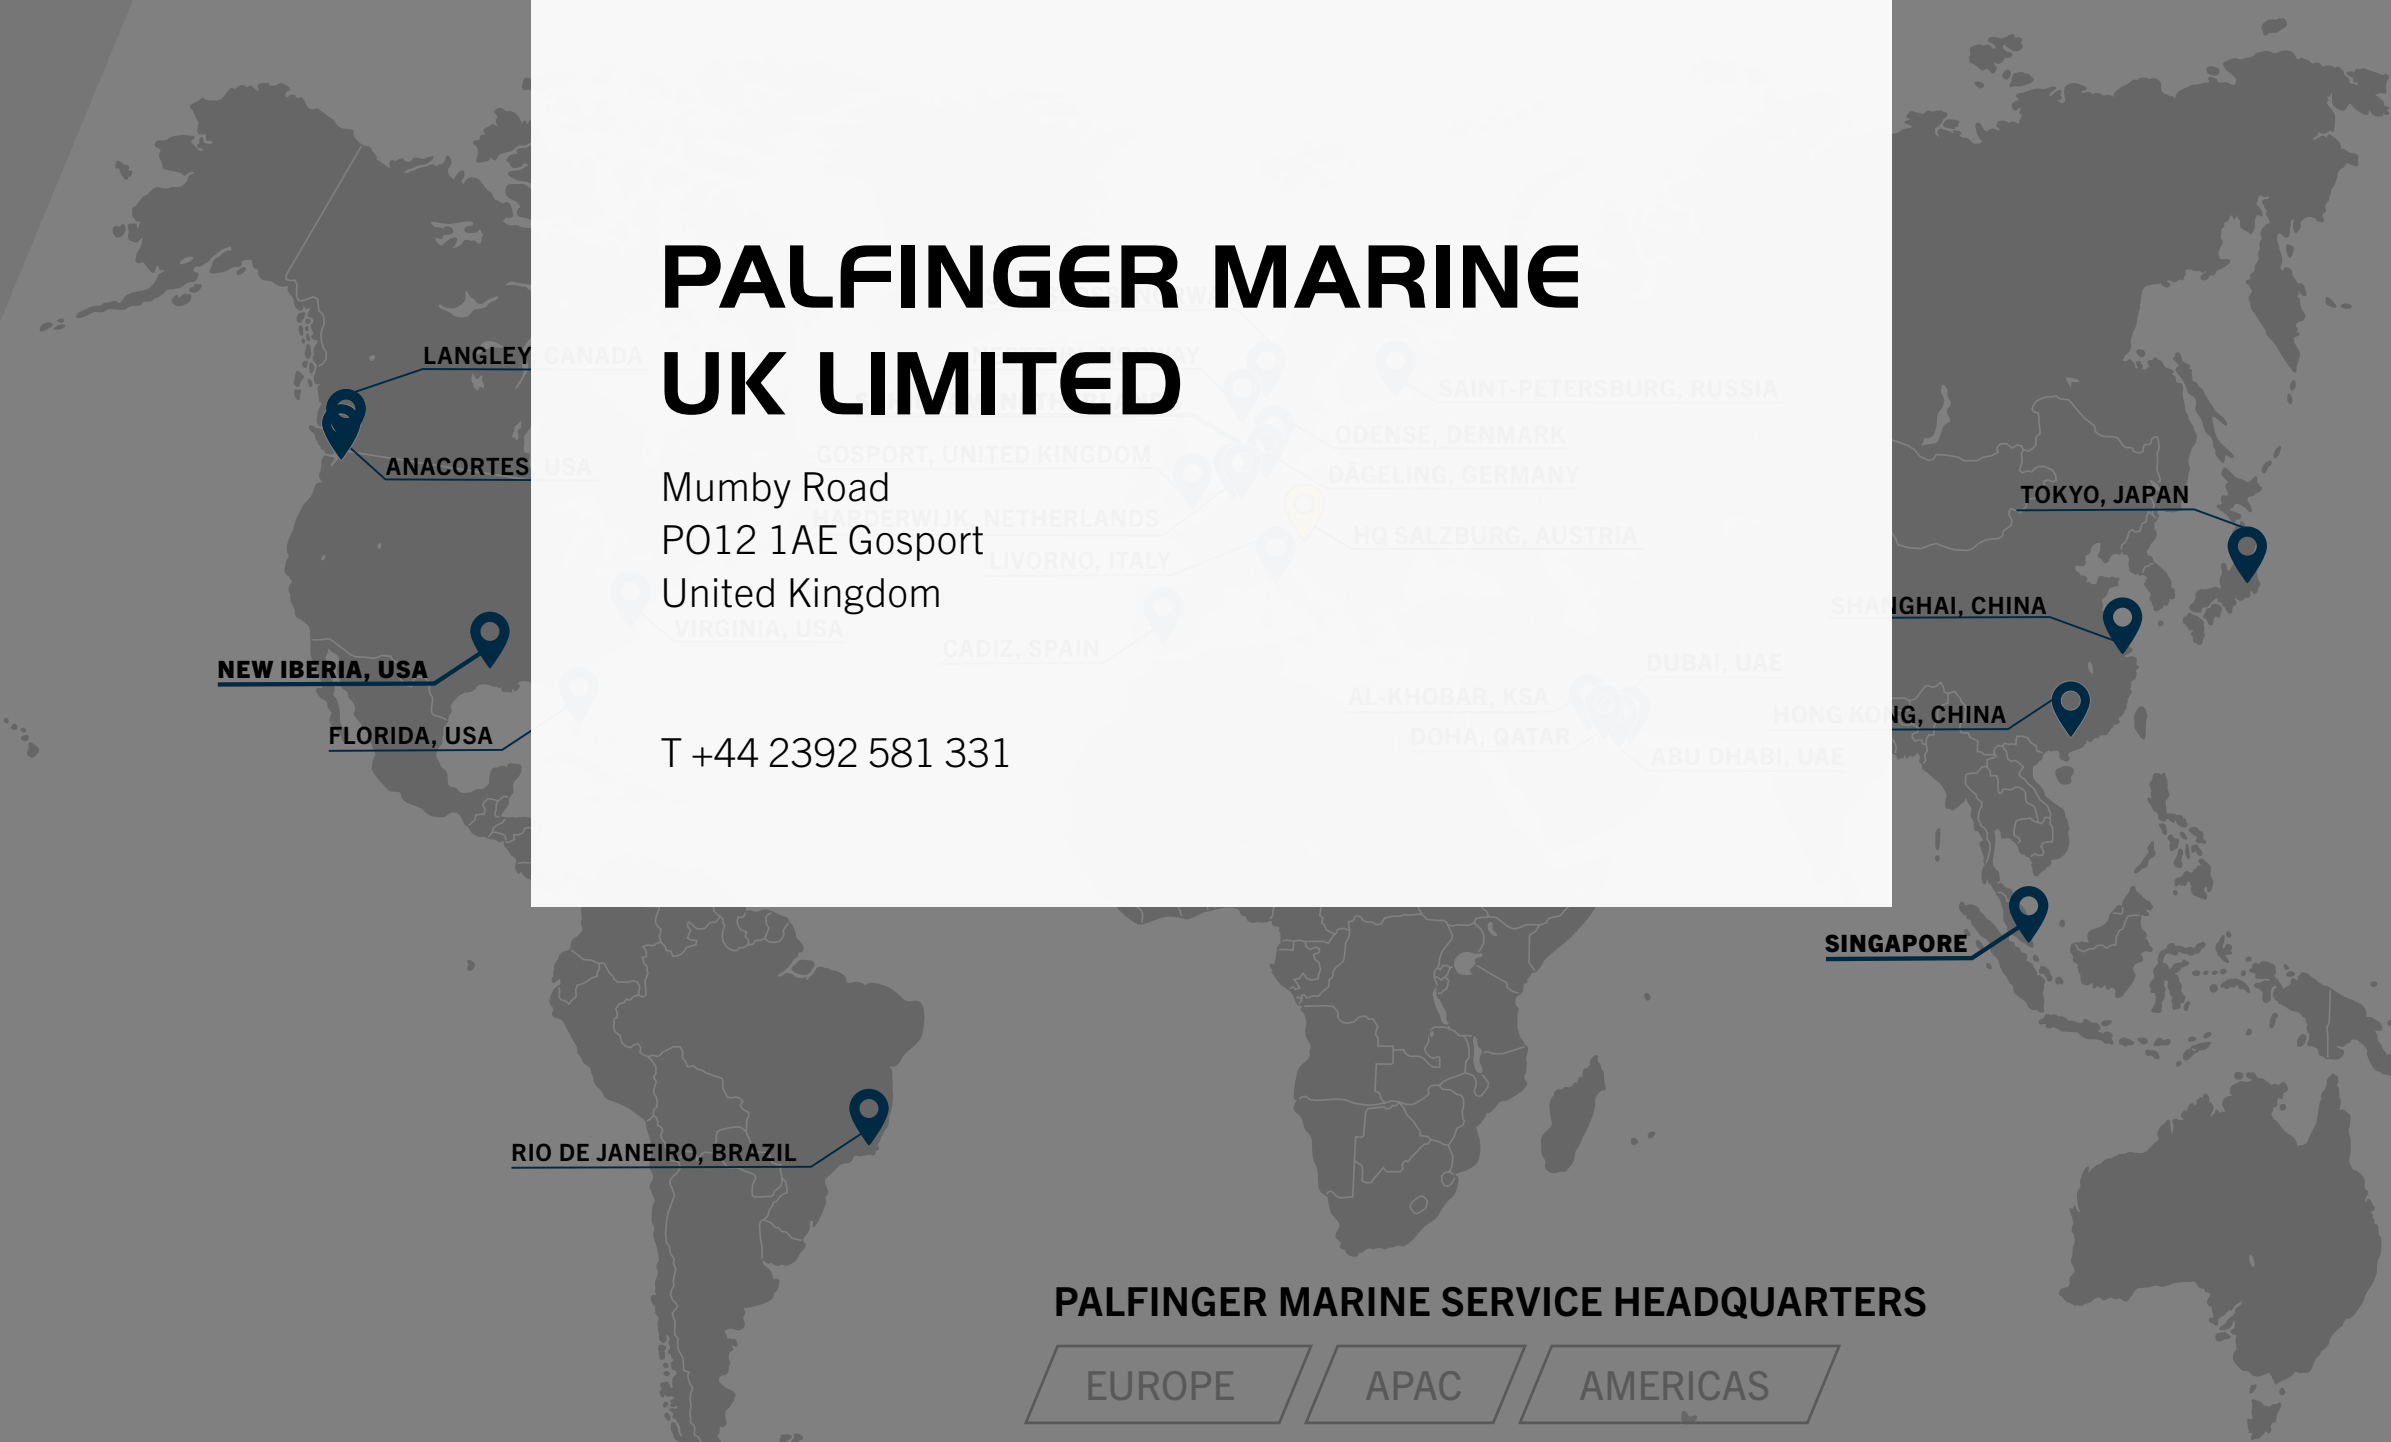

**PALFINGER
MARINE
SERVICE**

GLOBAL PRESENCE

With 25 service stations worldwide we have direct access to most of the key ports in the world.

INTRO

SERVICE PORTFOLIO

OWN BRANDS

GLOBAL PRESENCE

PALFINGER MARINE UK LIMITED

Mumby Road
PO12 1AE Gosport
United Kingdom

T +44 2392 581 331

PALFINGER MARINE SERVICE HEADQUARTERS

- EUROPE
- APAC
- AMERICAS