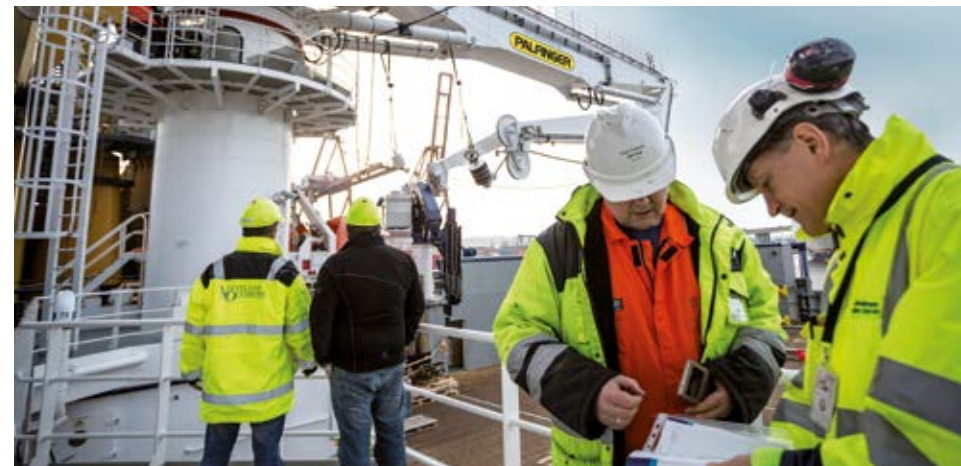

PALFINGER MARINE SERVICE

INTRO

PALFINGER MARINE SERVICE

AROUND THE CLOCK, AROUND THE GLOBE

As a global partner for innovative and reliable deck and lifesaving equipment, PALFINGER MARINE supplies high-quality products to fulfil standardised and customised demands. Supported worldwide by a network of experienced and skilled specialists, we provide flexible and efficient service solutions. Our portfolio gives a competitive edge for customers in the maritime and offshore industry.

PRODUCT PORTFOLIO

DECK EQUIPMENT

Marine, Offshore and Wind Cranes
Winches and Handling Equipment
Fenders

BOATS AND DAVITS

Life- and Rescue Boats
Davits
Special Boats