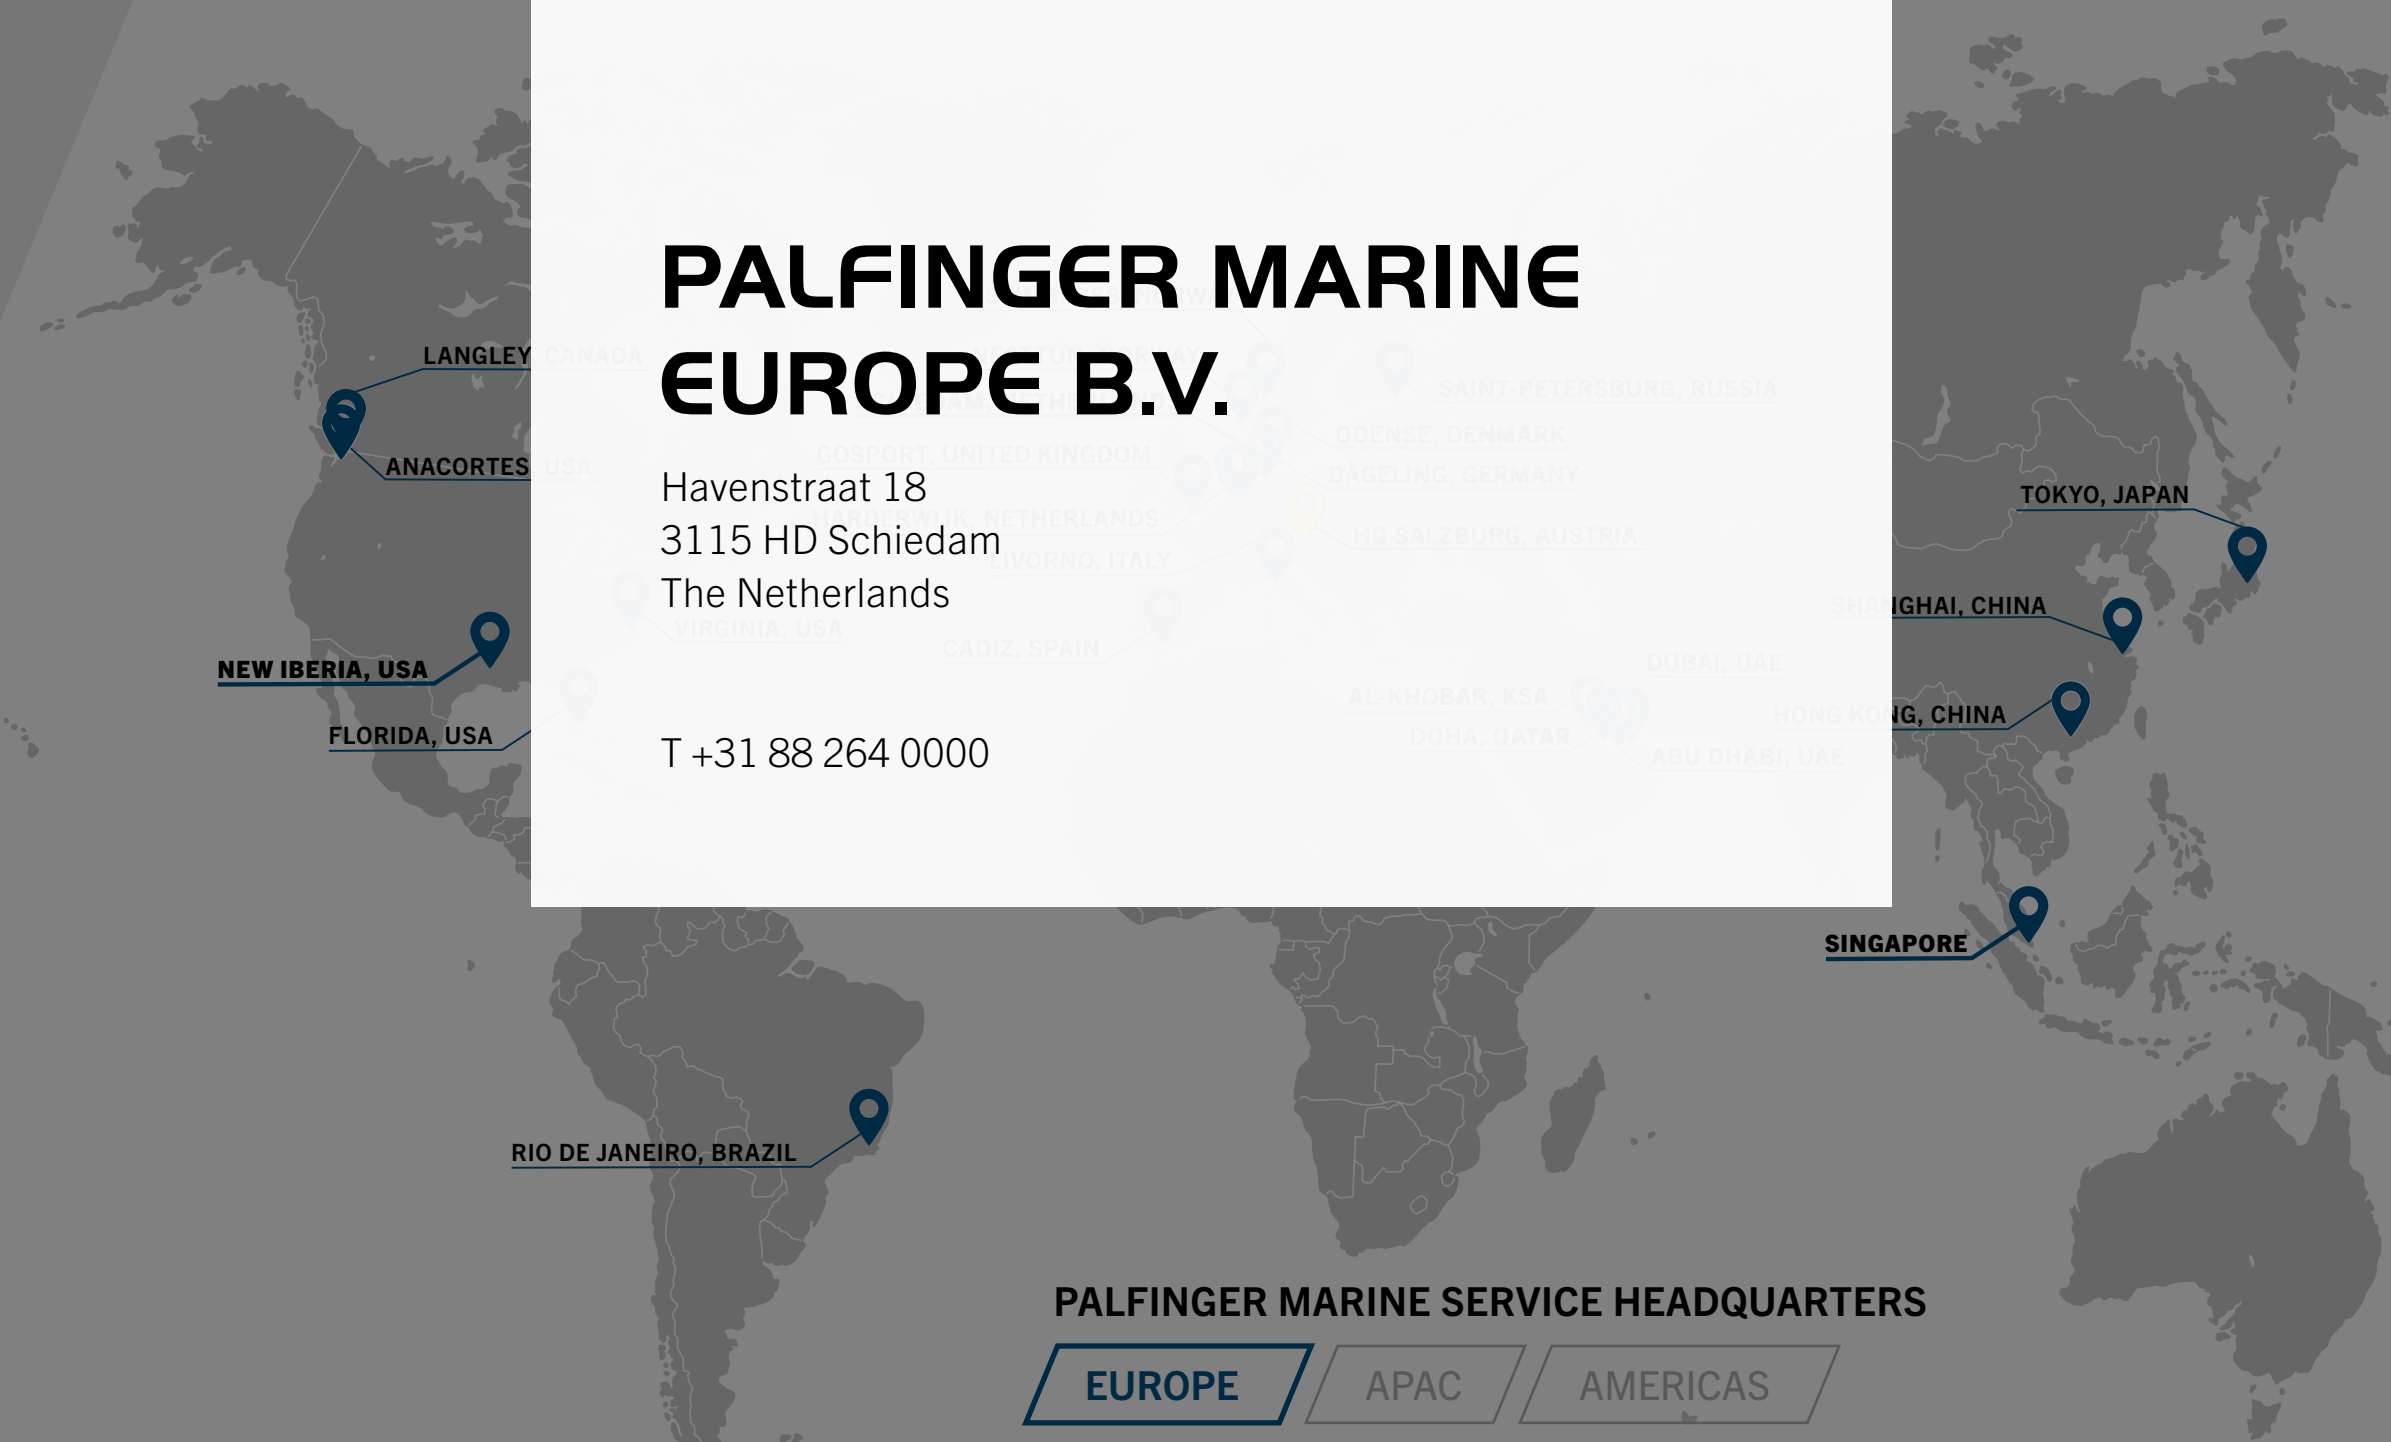

With 25 service stations worldwide we have direct access to most of the key ports in the world.

GLOBAL PRESENCE

PALFINGER MARINE SERVICE HEADQUARTERS

GLOBAL PRESENCE

With 25 service stations worldwide we have direct access to most of the key ports in the world.

INTRO

SERVICE PORTFOLIO

OWN BRANDS

GLOBAL PRESENCE

PALFINGER MARINE EUROPE B.V.

Havenstraat 18
3115 HD Schiedam
The Netherlands

T +31 88 264 0000

PALFINGER MARINE SERVICE HEADQUARTERS

- EUROPE
- APAC
- AMERICAS

**PALFINGER
MARINE
SERVICE**

GLOBAL PRESENCE

With 25 service stations worldwide we have direct access to most of the key ports in the world.

INTRO

SERVICE PORTFOLIO

OWN BRANDS

GLOBAL PRESENCE

With 25 service stations worldwide we have direct access to most of the key ports in the world.

INTRO

SERVICE PORTFOLIO

OWN BRANDS

GLOBAL PRESENCE

**PALFINGER MARINE
USA INC.**

912 Highway 90 East
LA 70560 New Iberia
Louisiana, USA