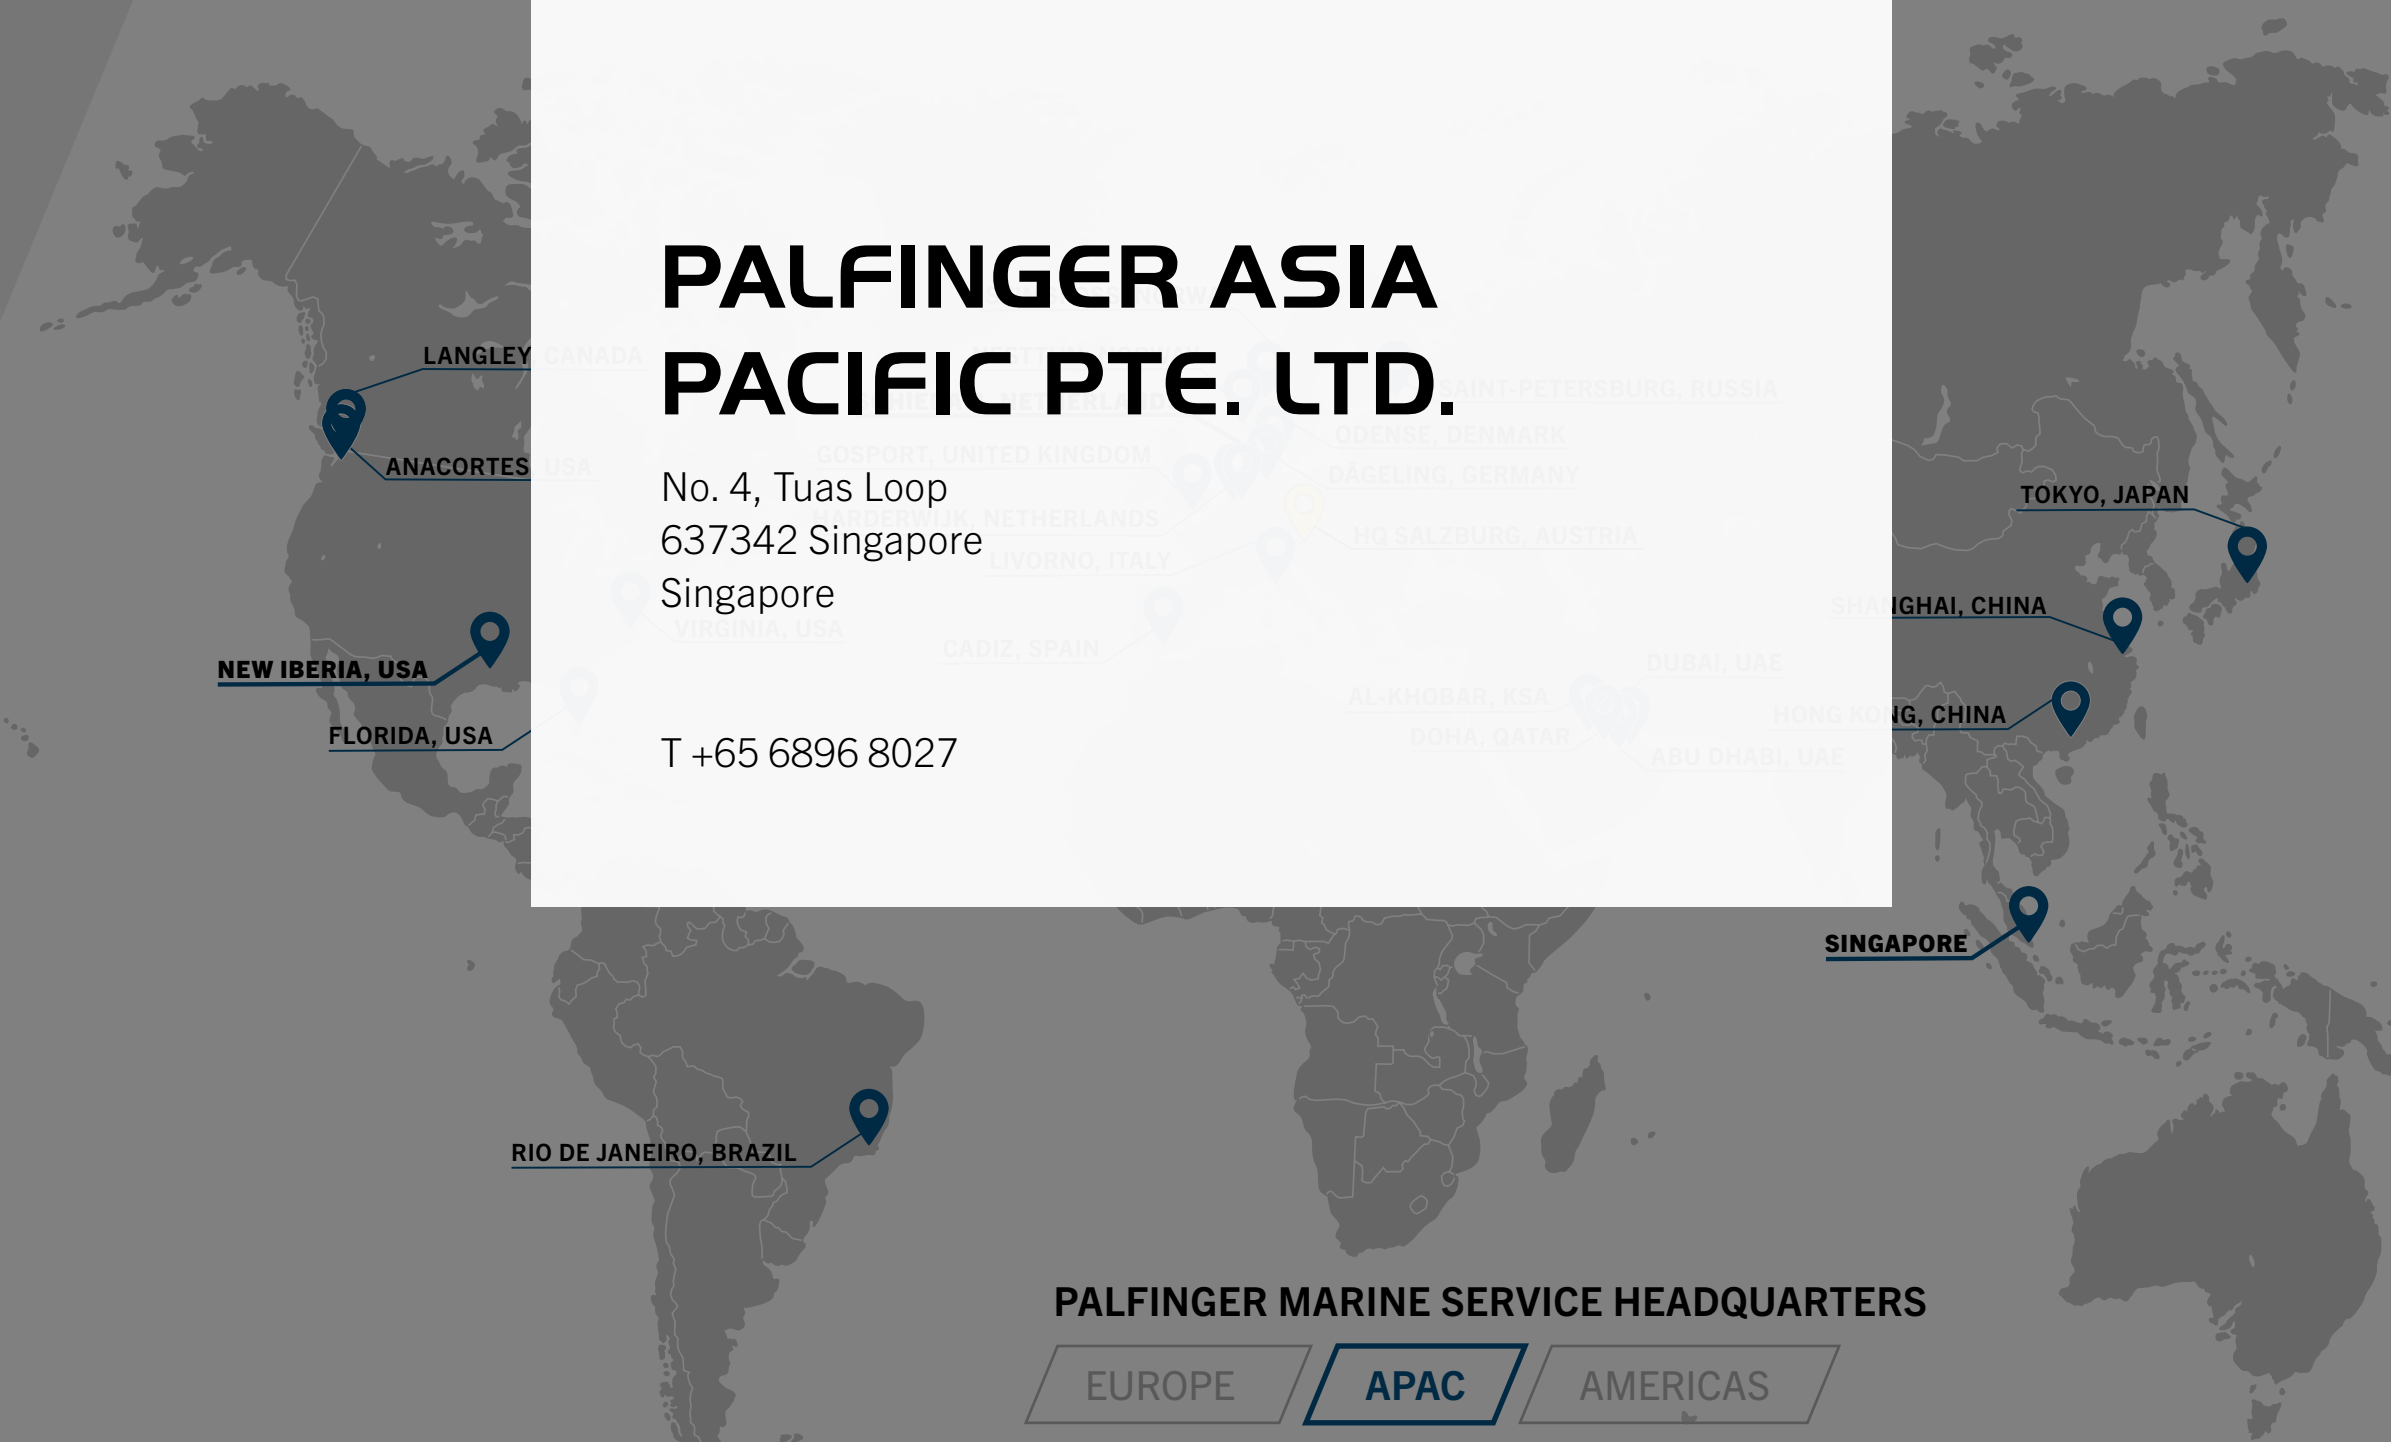

- EUROPE
- APAC
- AMERICAS

**PALFINGER
MARINE
SERVICE**

GLOBAL PRESENCE

With 25 service stations worldwide we have direct access to most of the key ports in the world.

INTRO

SERVICE PORTFOLIO

OWN BRANDS

GLOBAL PRESENCE

**PALFINGER ASIA
PACIFIC PTE. LTD.**

No. 4, Tuas Loop
637342 Singapore
Singapore

T +65 6896 8027

PALFINGER MARINE SERVICE HEADQUARTERS

- EUROPE
- APAC**
- AMERICAS

**PALFINGER
MARINE
SERVICE**

GLOBAL PRESENCE

With 25 service stations worldwide we have direct access to most of the key ports in the world.

INTRO

SERVICE PORTFOLIO

OWN BRANDS

GLOBAL PRESENCE

**PALFINGER MARINE
USA INC.**

912 Highway 90 East
LA 70560 New Iberia
Louisiana, USA

GLOBAL PRESENCE

With 25 service stations worldwide we have direct access to most of the key ports in the world.

INTRO

SERVICE PORTFOLIO

OWN BRANDS

GLOBAL PRESENCE

PALFINGER MARINE USA INC.

705 Mt. Vernon Avenue
VA 23707 Portsmouth
United States