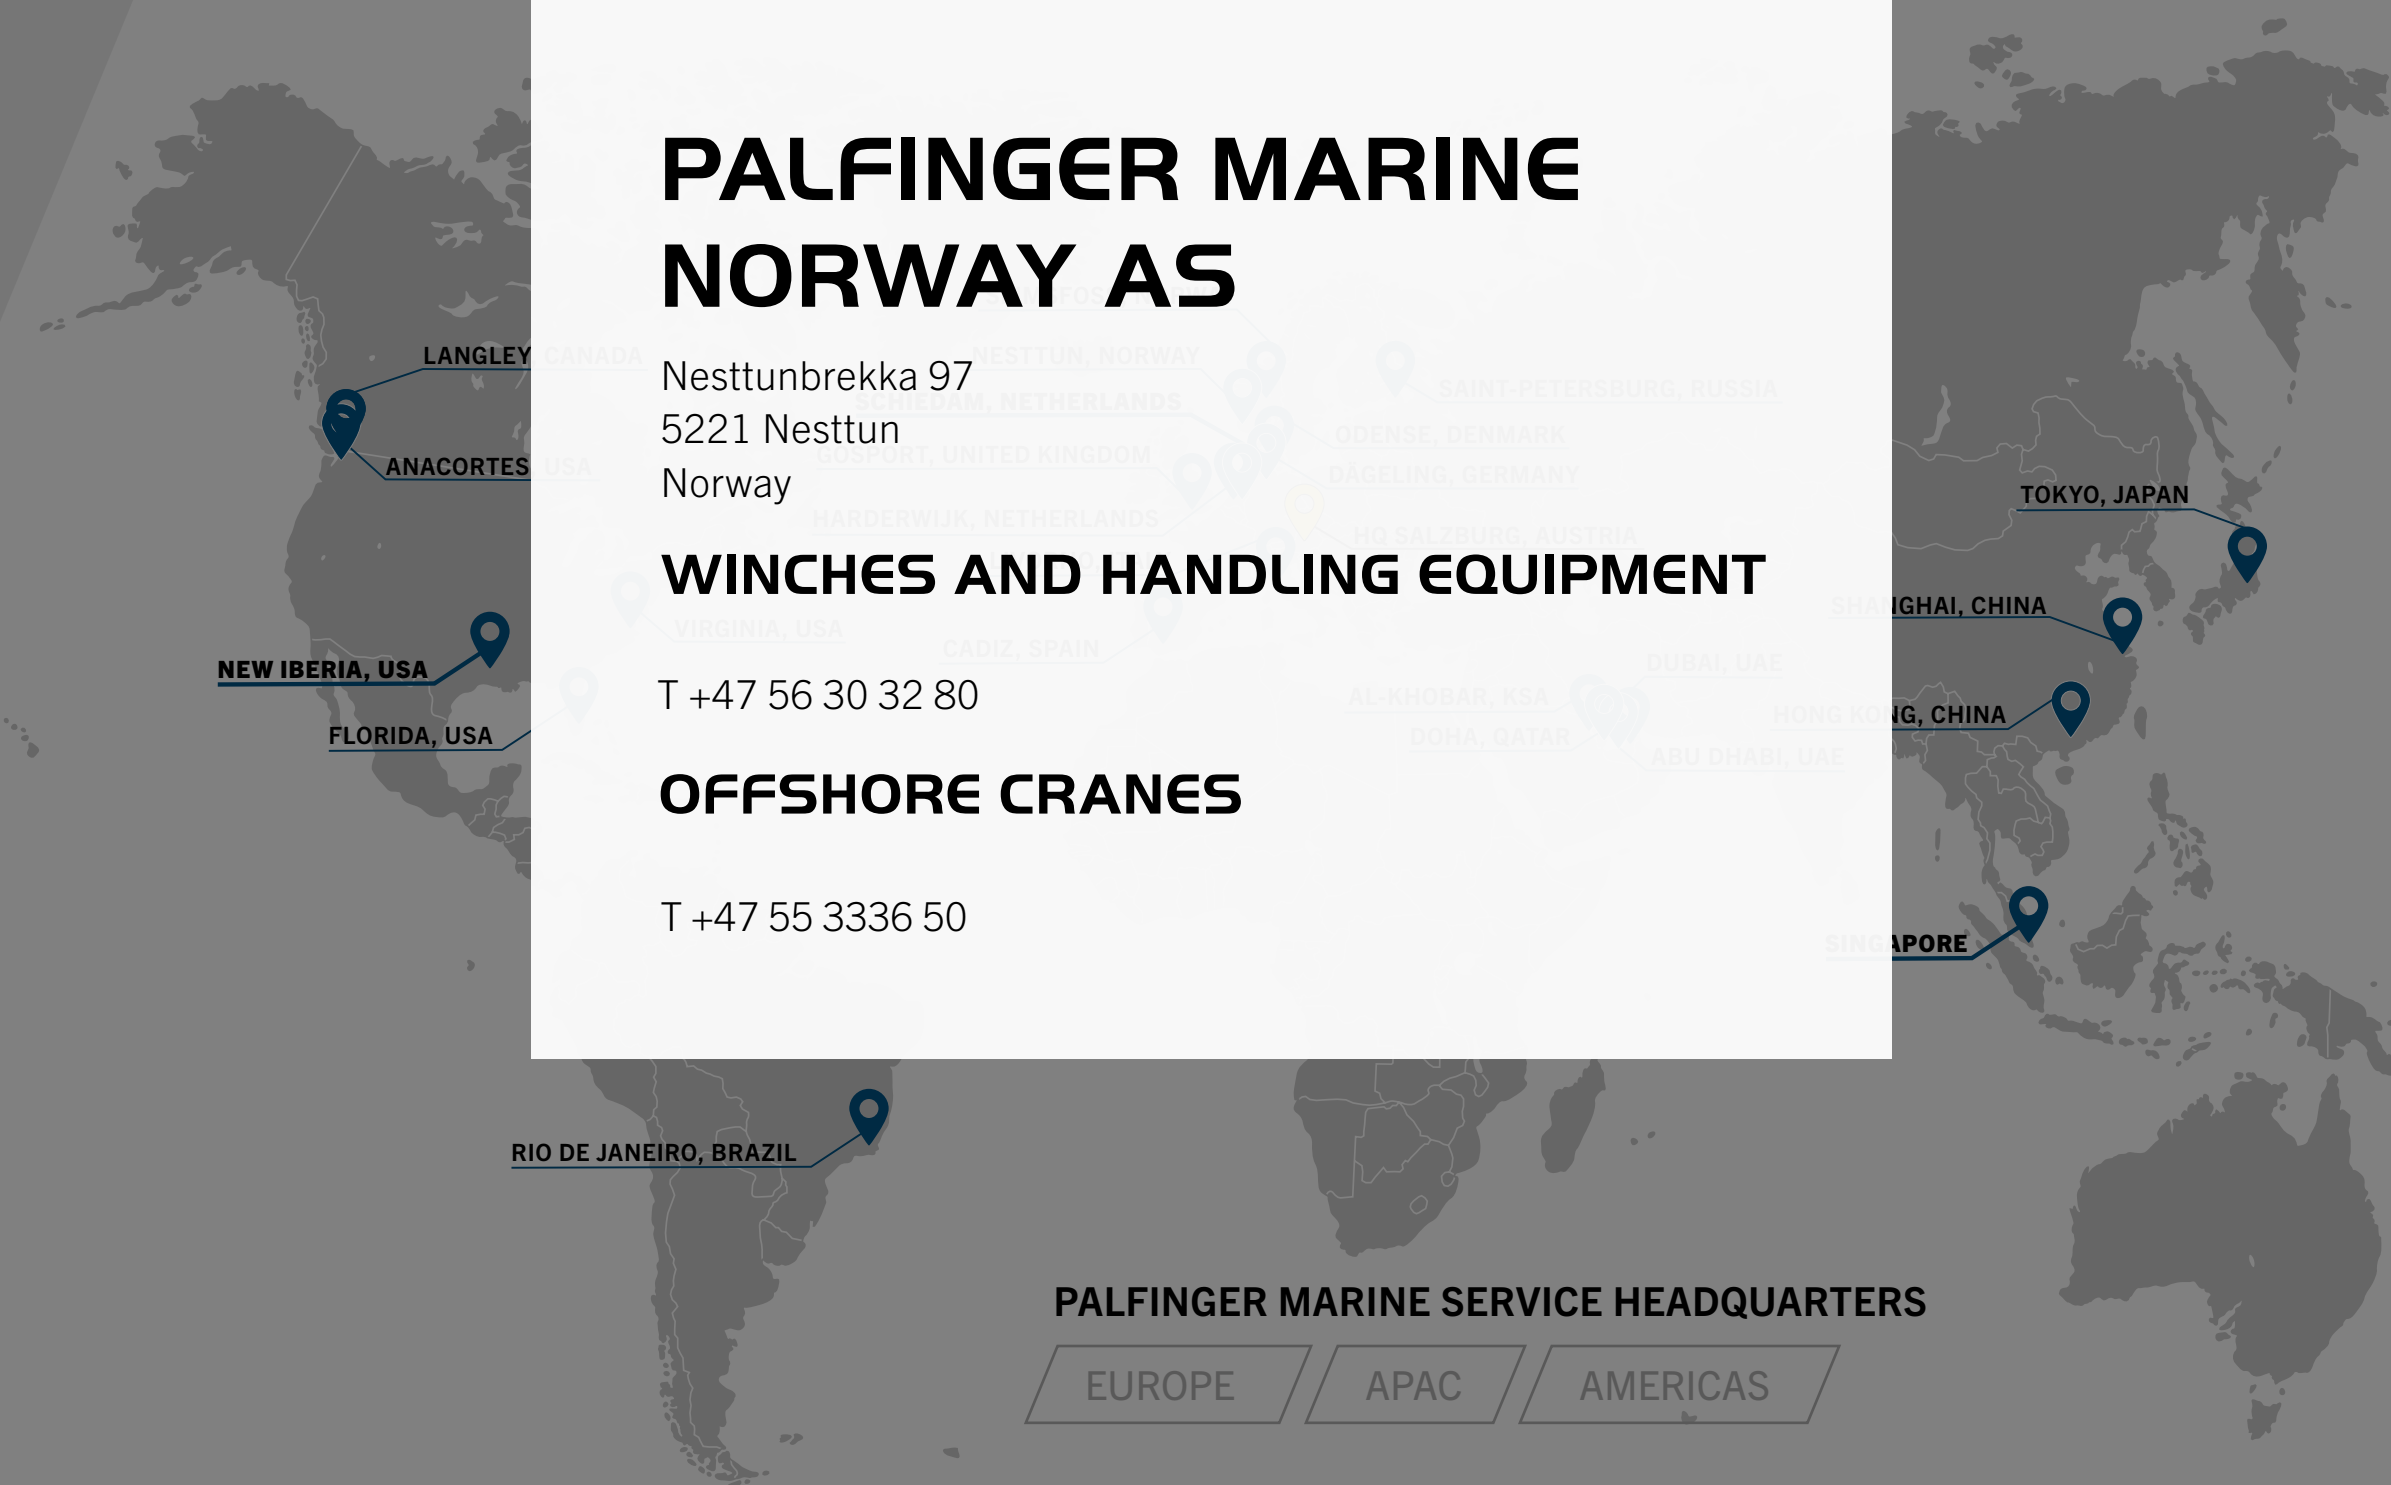

- EUROPE
- APAC
- AMERICAS

GLOBAL PRESENCE

With 25 service stations worldwide we have direct access to most of the key ports in the world.

INTRO

SERVICE PORTFOLIO

OWN BRANDS

GLOBAL PRESENCE

PALFINGER MARINE SAFETY AS

GLOBAL PRESENCE

GLOBAL PRESENCE

With 25 service stations worldwide we have direct access to most of the key ports in the world.

PALFINGER MARINE NORWAY AS

Nesttunbrekka 97
5221 Nesttun
Norway

WINCHES AND HANDLING EQUIPMENT

T +47 56 30 32 80

OFFSHORE CRANES

T +47 55 3336 50

PALFINGER MARINE SERVICE HEADQUARTERS

- EUROPE
- APAC
- AMERICAS

PALFINGER MARINE SERVICE

GLOBAL PRESENCE

With 25 service stations worldwide we have direct access to most of the key ports in the world.

- EUROPE
- APAC
- AMERICAS

PALFINGER MARINE SERVICE

INTRO

SERVICE PORTFOLIO

OWN BRANDS

GLOBAL PRESENCE

GLOBAL PRESENCE

With 25 service stations worldwide we have direct access to most of the key ports in the world.