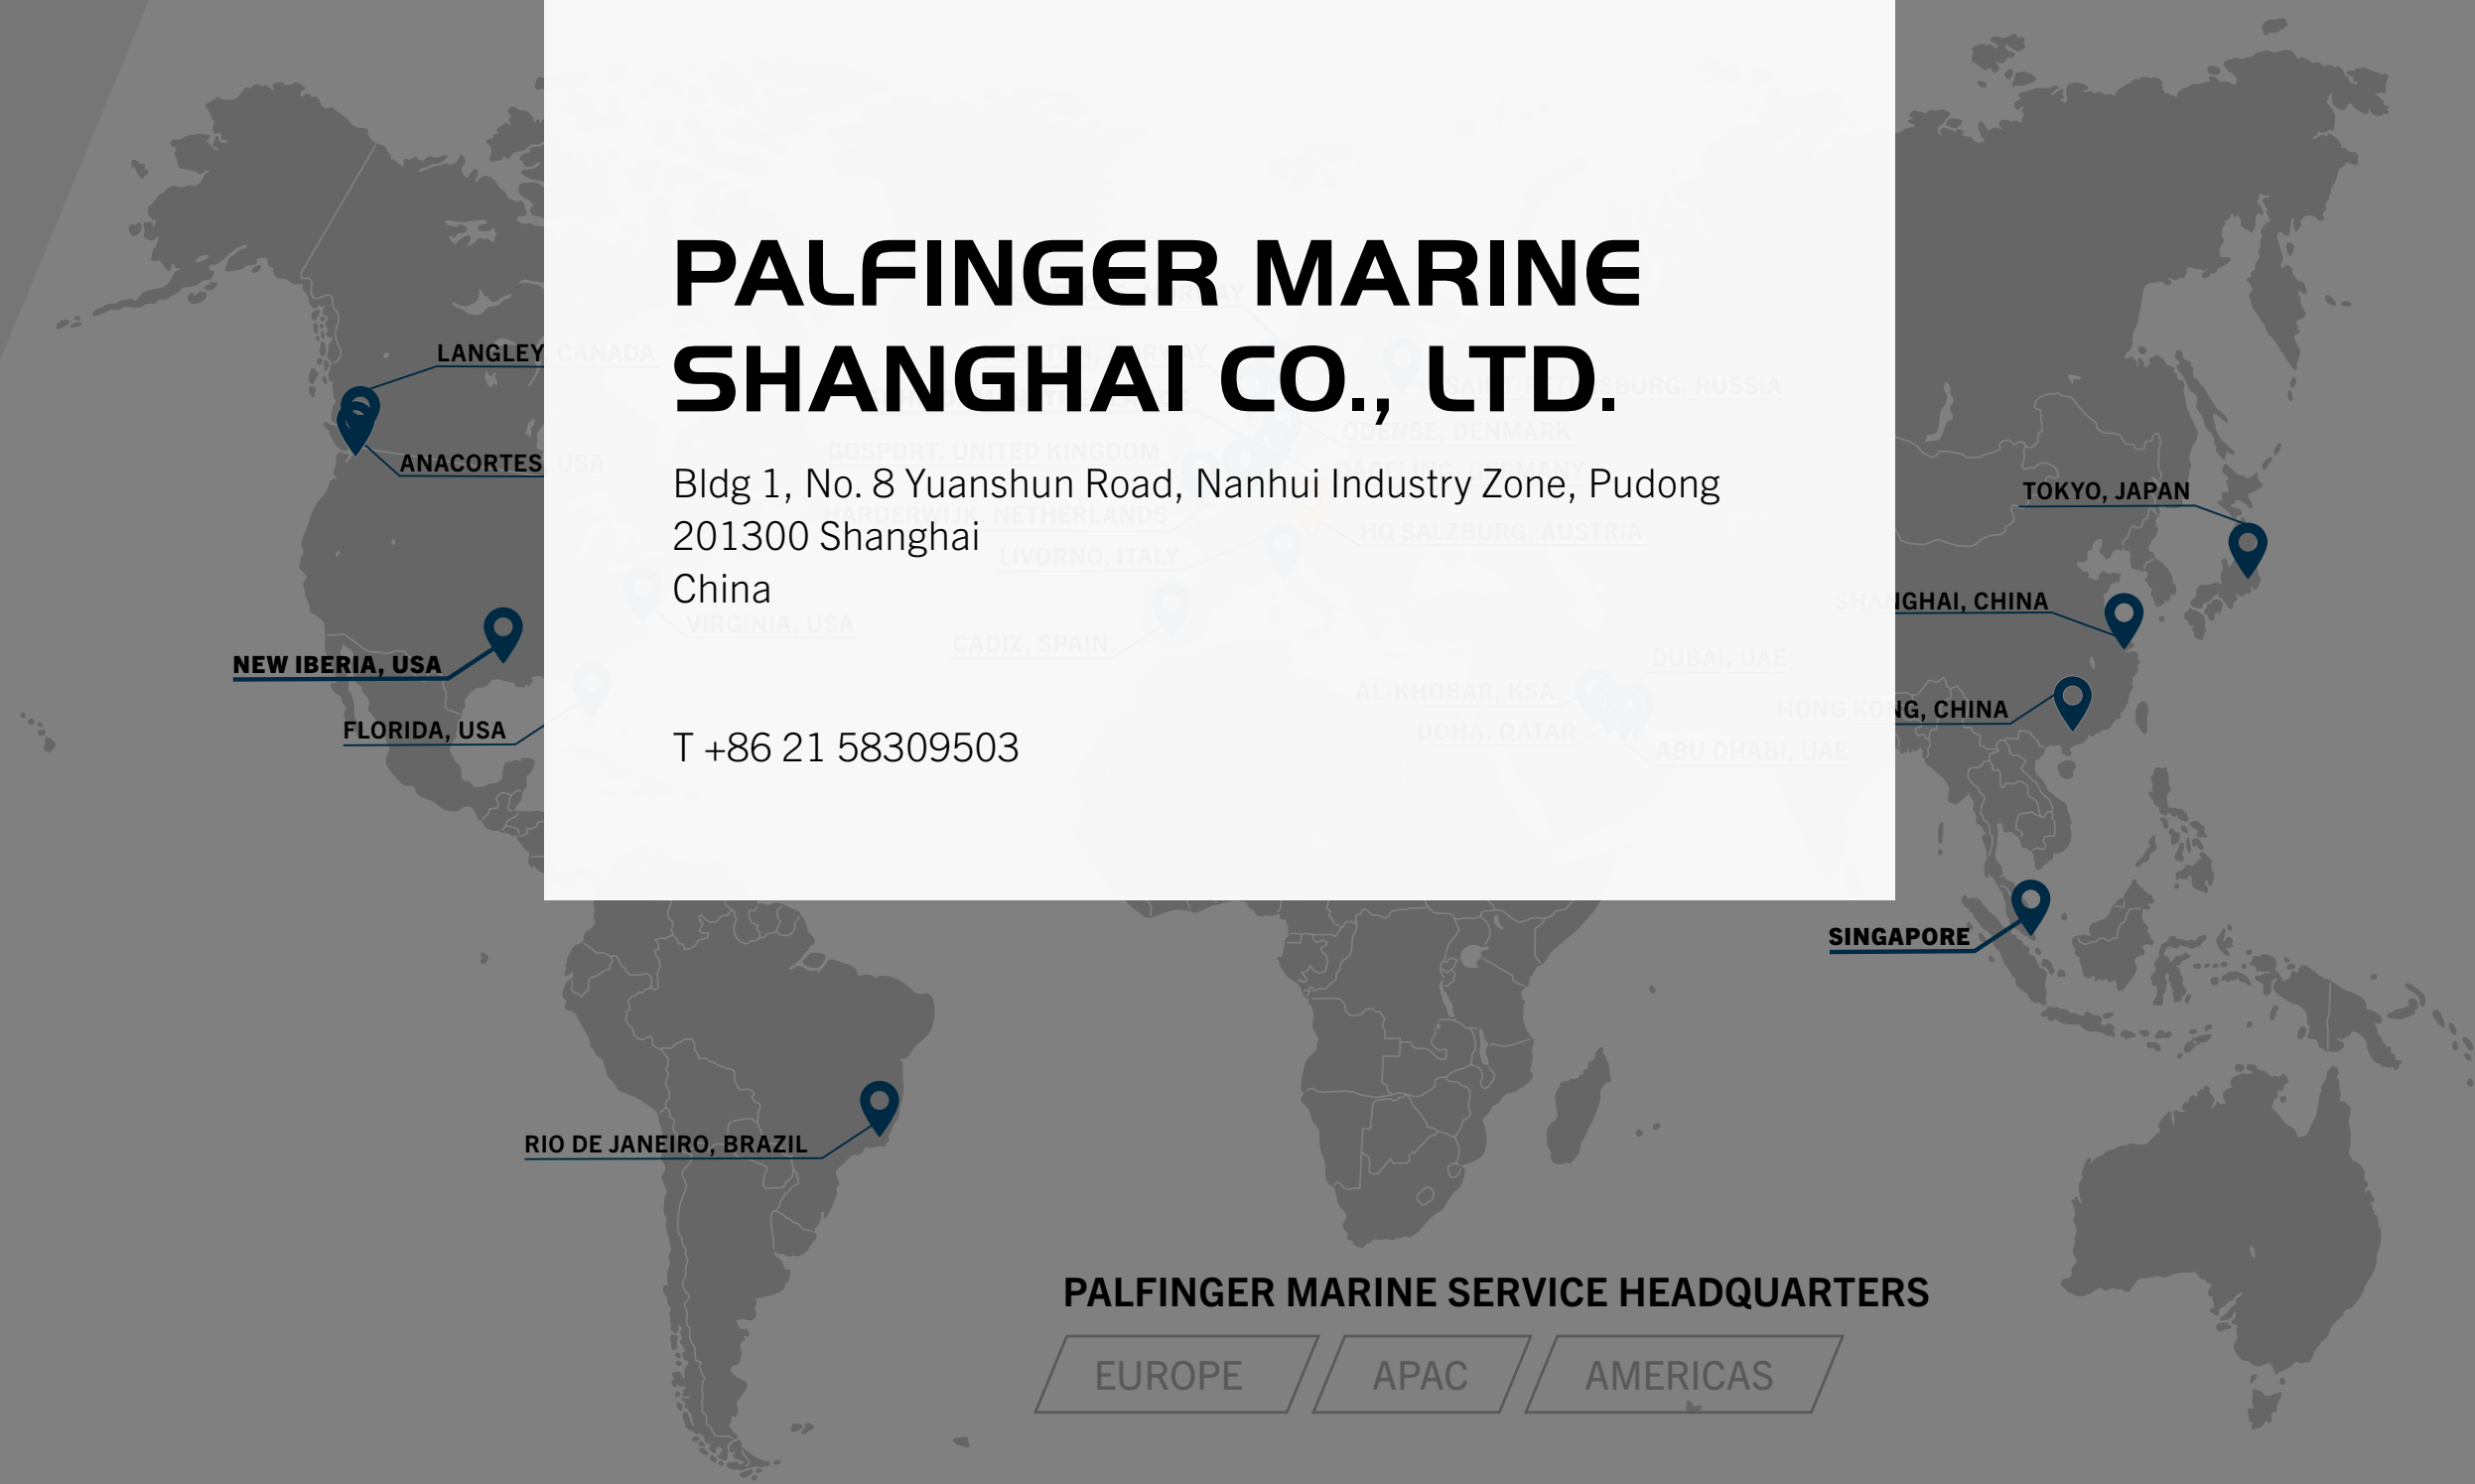

T +9712-6262251

PALFINGER MARINE SERVICE HEADQUARTERS

- EUROPE
- APAC
- AMERICAS

**PALFINGER
MARINE
SERVICE**

GLOBAL PRESENCE

With 25 service stations worldwide we have direct access to most of the key ports in the world.

OWN BRANDS

GLOBAL PRESENCE

GLOBAL PRESENCE

With 25 service stations worldwide we have direct access to most of the key ports in the world.

PALFINGER MARINE SHANGHAI CO., LTD.

Bldg 1, No. 8 Yuanshun Road, Nanhui Industry Zone, Pudong
201300 Shanghai
China

T +86 21 58309503

PALFINGER MARINE SERVICE HEADQUARTERS

- EUROPE
- APAC
- AMERICAS

**PALFINGER
MARINE
SERVICE**

INTRO

SERVICE PORTFOLIO

OWN BRANDS

GLOBAL PRESENCE

T +852 2529 2632

PALFINGER MARINE SERVICE HEADQUARTERS

- EUROPE
- APAC
- AMERICAS

**PALFINGER
MARINE
SERVICE**

GLOBAL PRESENCE

With 25 service stations worldwide we have direct access to most of the key ports in the world.