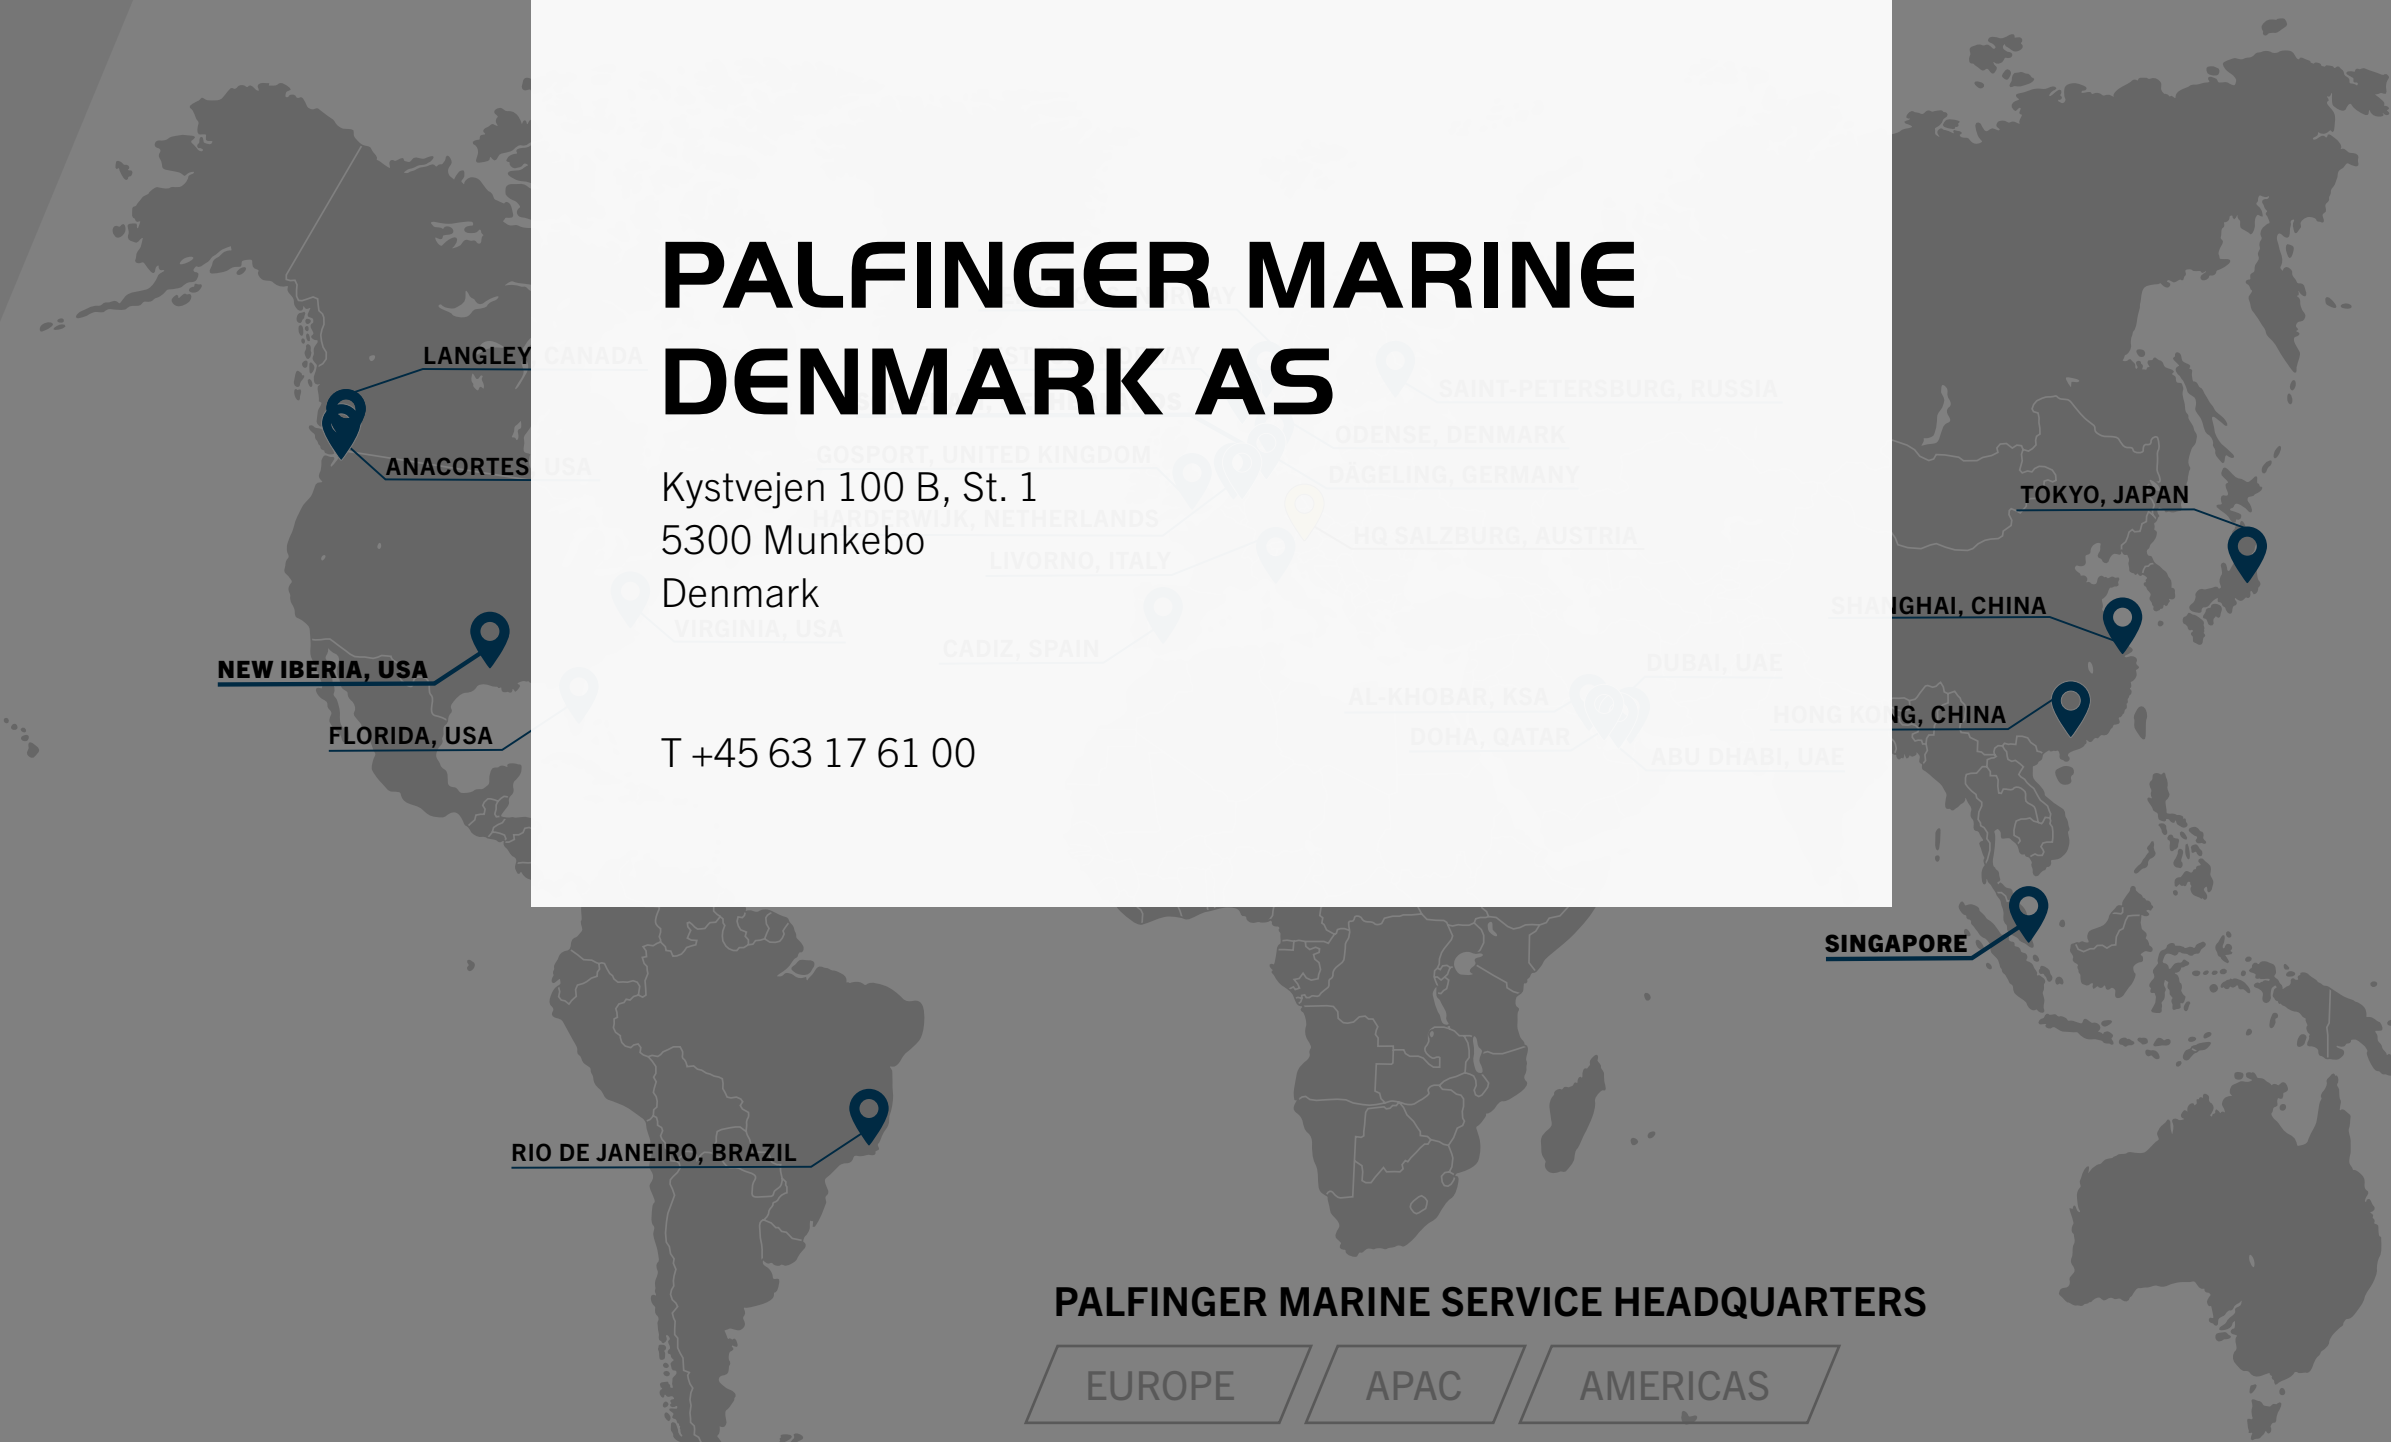

With 25 service stations worldwide we have direct access to most of the key ports in the world.

INTRO

SERVICE PORTFOLIO

OWN BRANDS

GLOBAL PRESENCE

PALFINGER MARINE GERMANY GMBH

Kaddenbusch 3
25578 Dägeling
Germany

T +49 4821 40 393 0

PALFINGER MARINE SERVICE HEADQUARTERS

- EUROPE
- APAC
- AMERICAS

**PALFINGER
MARINE
SERVICE**

GLOBAL PRESENCE

With 25 service stations worldwide we have direct access to most of the key ports in the world.

INTRO

SERVICE PORTFOLIO

OWN BRANDS

GLOBAL PRESENCE

PALFINGER MARINE DENMARK AS

Kystvejen 100 B, St. 1
5300 Munkebo
Denmark

T +45 63 17 61 00

PALFINGER MARINE SERVICE HEADQUARTERS

- EUROPE
- APAC
- AMERICAS

GLOBAL PRESENCE

With 25 service stations worldwide we have direct access to most of the key ports in the world.

INTRO

SERVICE PORTFOLIO

OWN BRANDS

GLOBAL PRESENCE

PALFINGER MARINE SAFETY AS