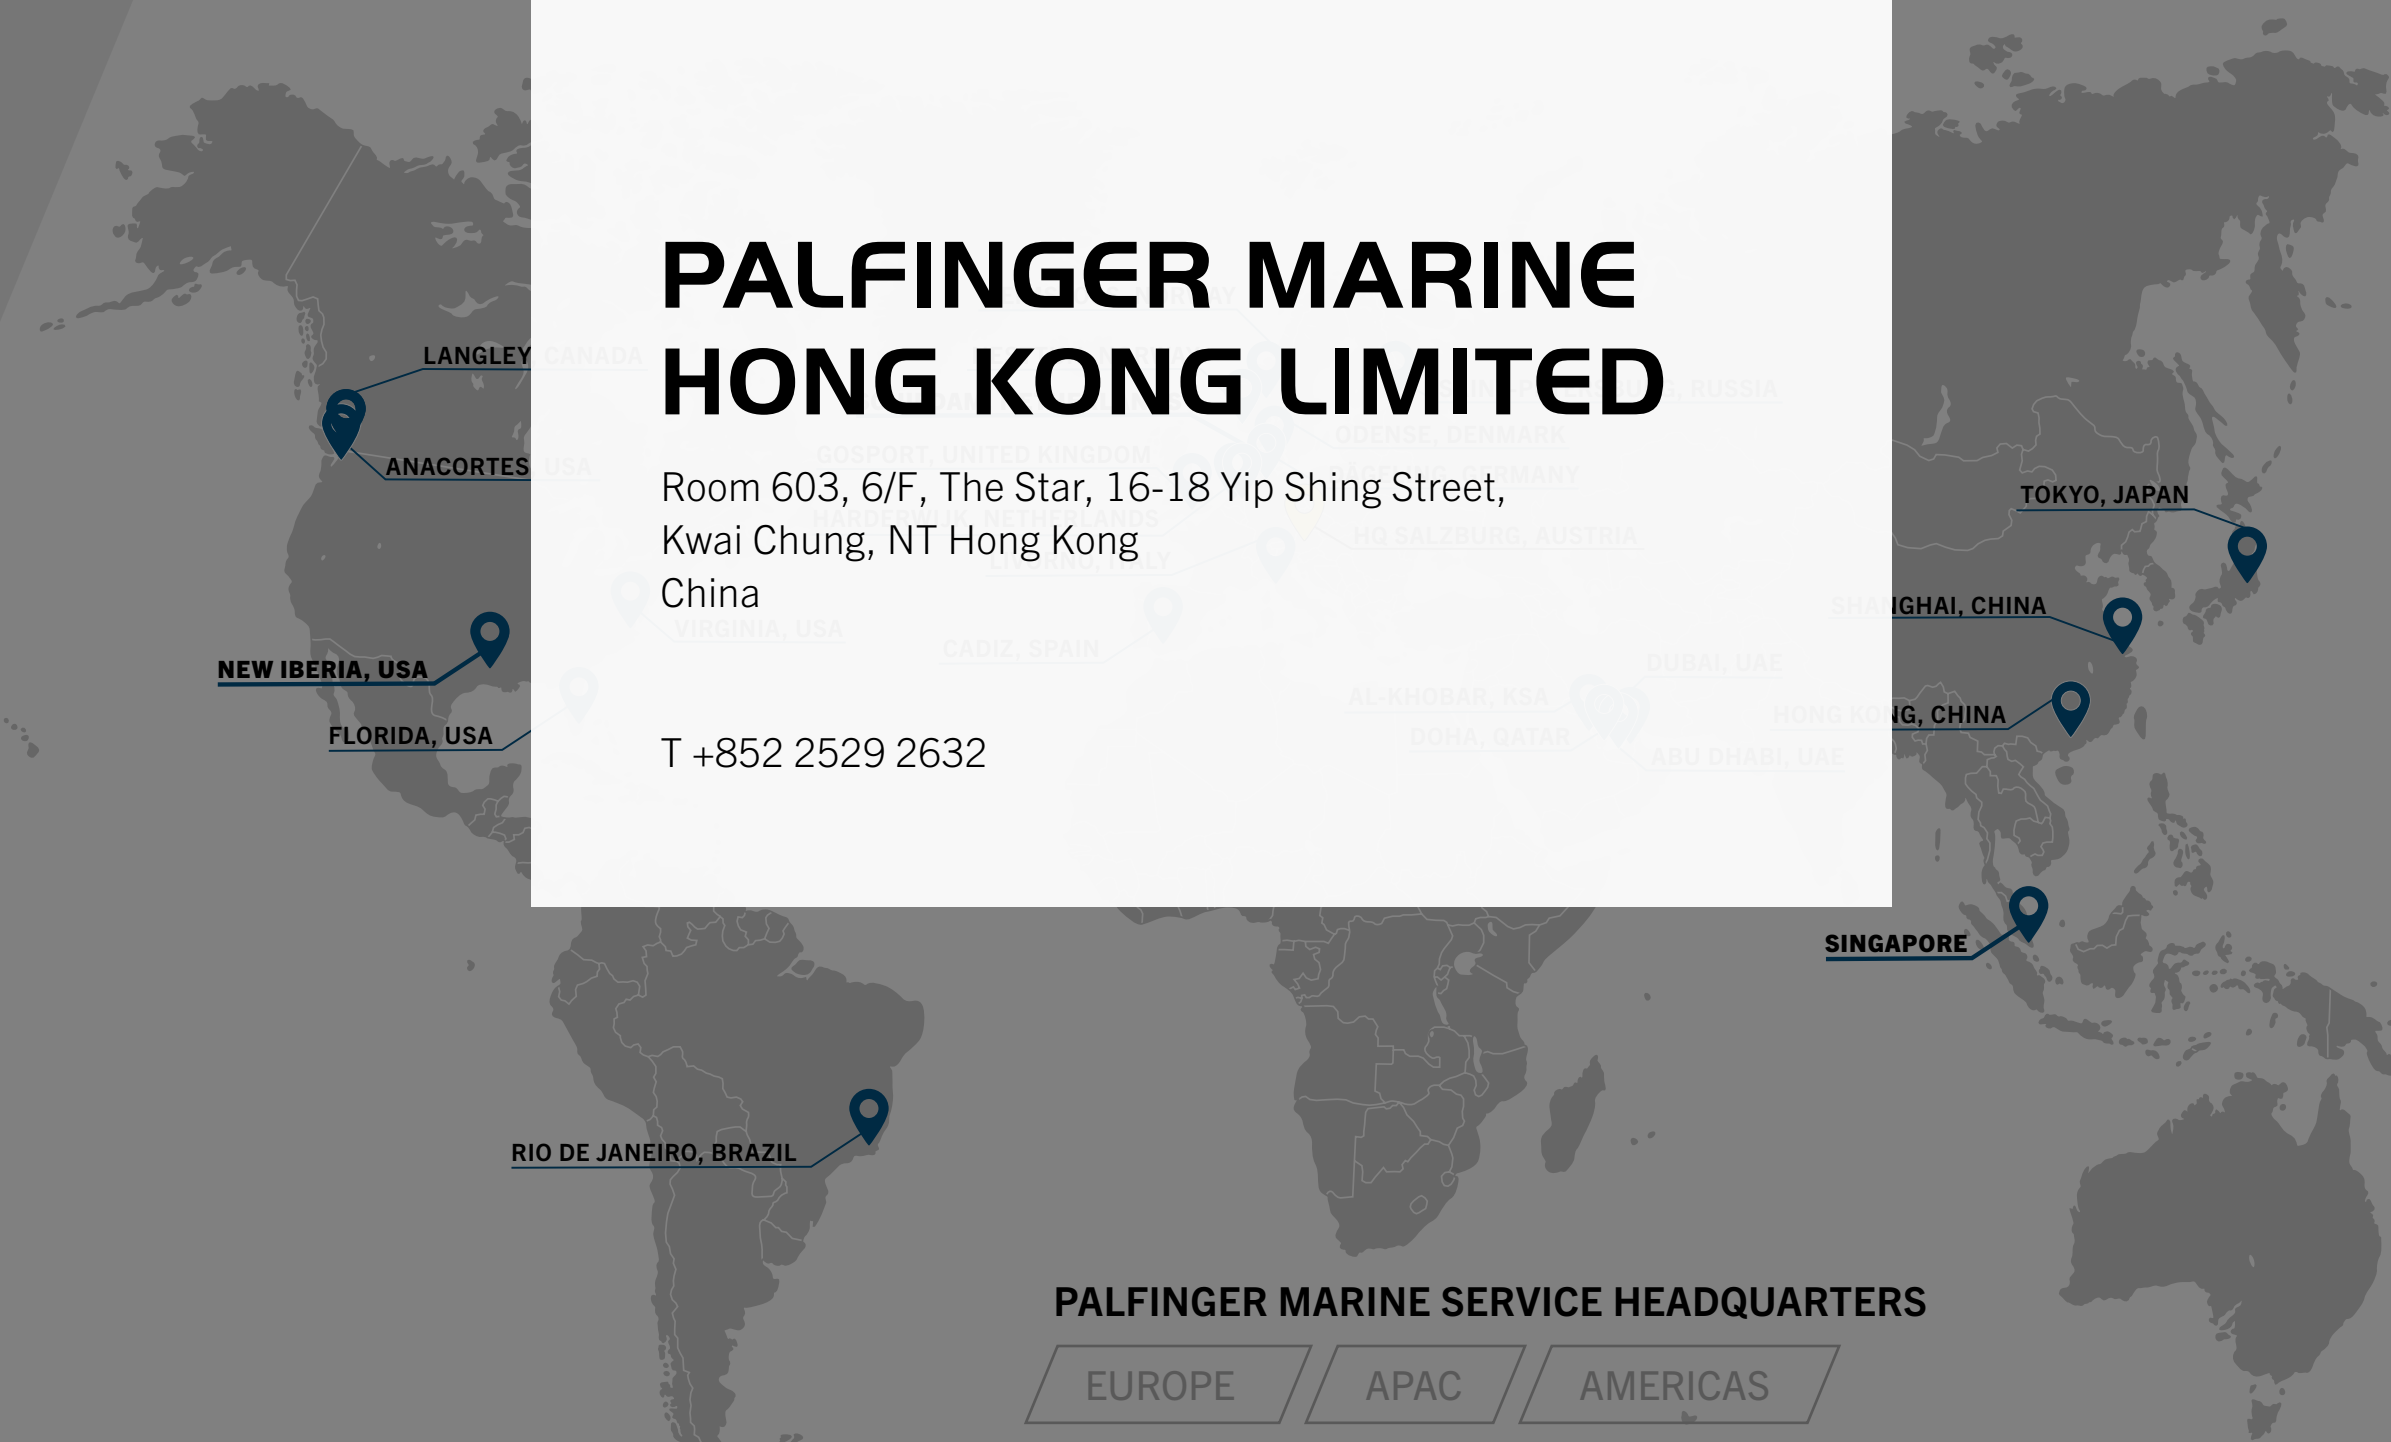

OWN BRANDS

GLOBAL PRESENCE

GLOBAL PRESENCE

With 25 service stations worldwide we have direct access to most of the key ports in the world.

PALFINGER MARINE SHANGHAI CO., LTD.

Bldg 1, No. 8 Yuanshun Road, Nanhui Industry Zone, Pudong
201300 Shanghai
China

T +86 21 58309503

PALFINGER MARINE SERVICE HEADQUARTERS

- EUROPE
- APAC
- AMERICAS

**PALFINGER
MARINE
SERVICE**

INTRO

SERVICE PORTFOLIO

OWN BRANDS

GLOBAL PRESENCE

GLOBAL PRESENCE

With 25 service stations worldwide we have direct access to most of the key ports in the world.

PALFINGER MARINE HONG KONG LIMITED

Room 603, 6/F, The Star, 16-18 Yip Shing Street,
Kwai Chung, NT Hong Kong
China

T +852 2529 2632

PALFINGER MARINE SERVICE HEADQUARTERS

- EUROPE
- APAC
- AMERICAS

**PALFINGER
MARINE
SERVICE**

GLOBAL PRESENCE

With 25 service stations worldwide we have direct access to most of the key ports in the world.