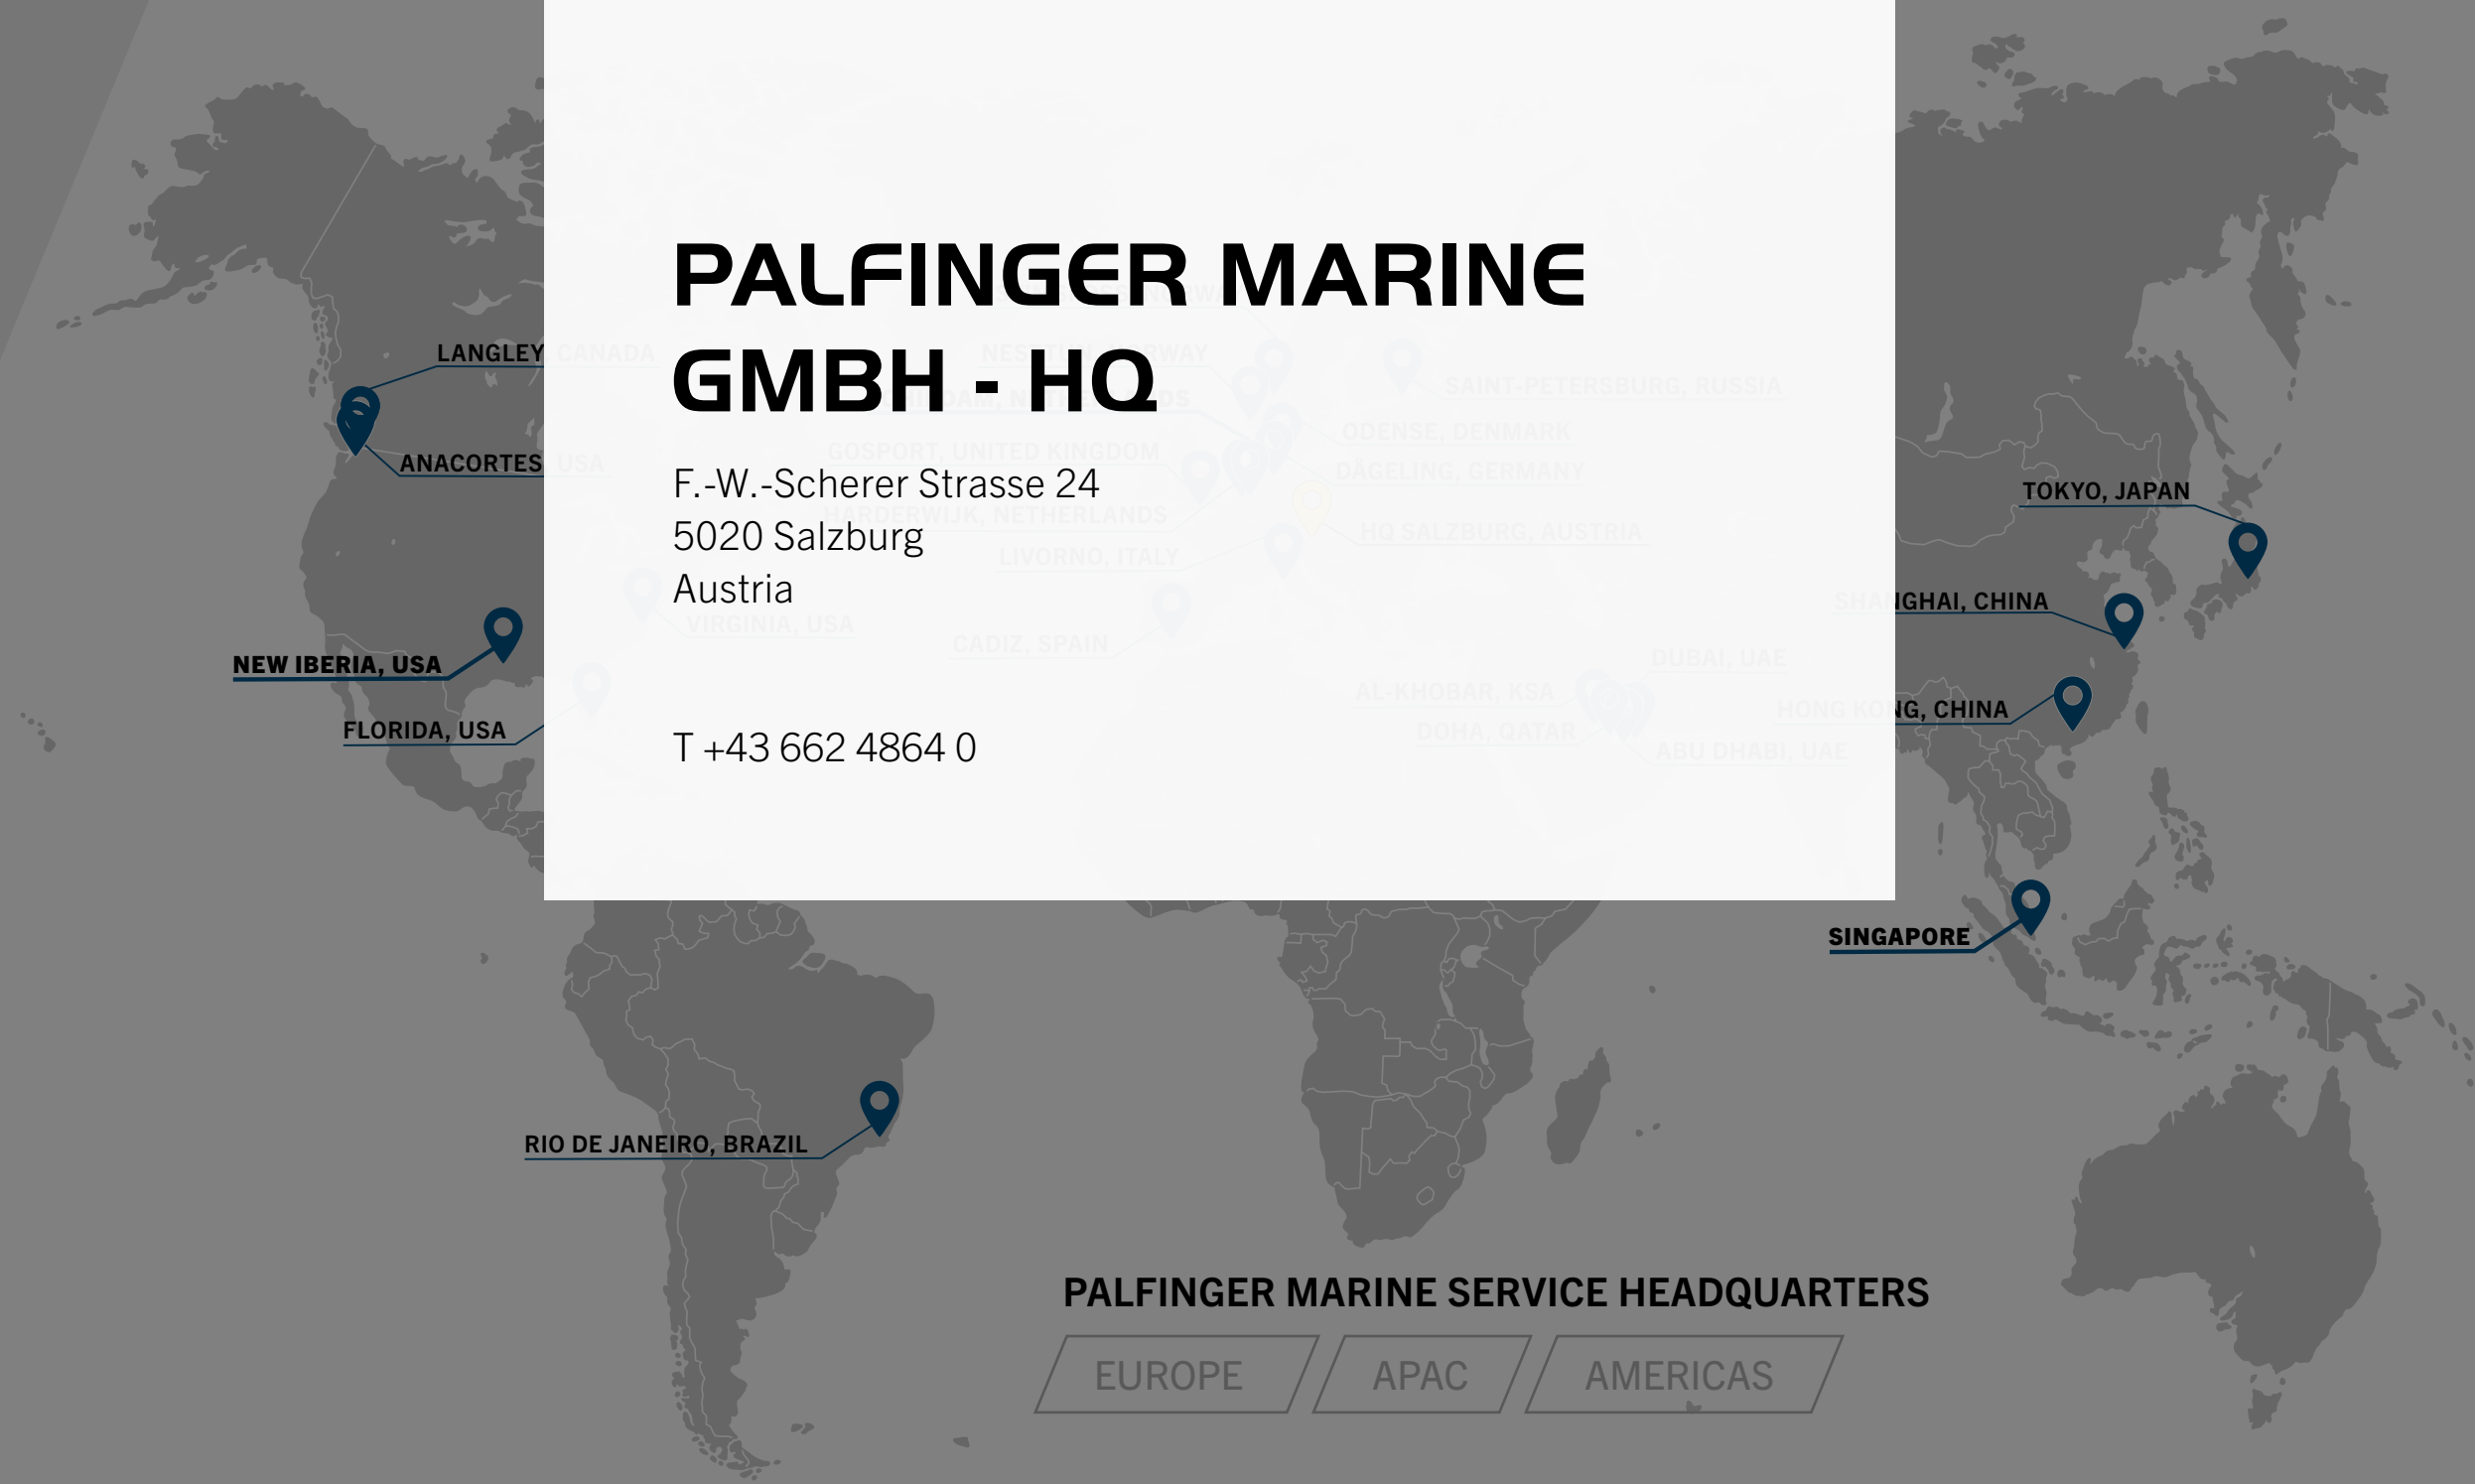

- EUROPE
- APAC
- AMERICAS

**PALFINGER
MARINE
SERVICE**

GLOBAL PRESENCE

With 25 service stations worldwide we have direct access to most of the key ports in the world.

INTRO

SERVICE PORTFOLIO

OWN BRANDS

GLOBAL PRESENCE

INTRO

SERVICE PORTFOLIO

OWN BRANDS

GLOBAL PRESENCE

PALFINGER MARINE GMBH - HQ

F.-W.-Scherer Strasse 24
5020 Salzburg
Austria

T +43 662 4864 0

PALFINGER MARINE SERVICE HEADQUARTERS