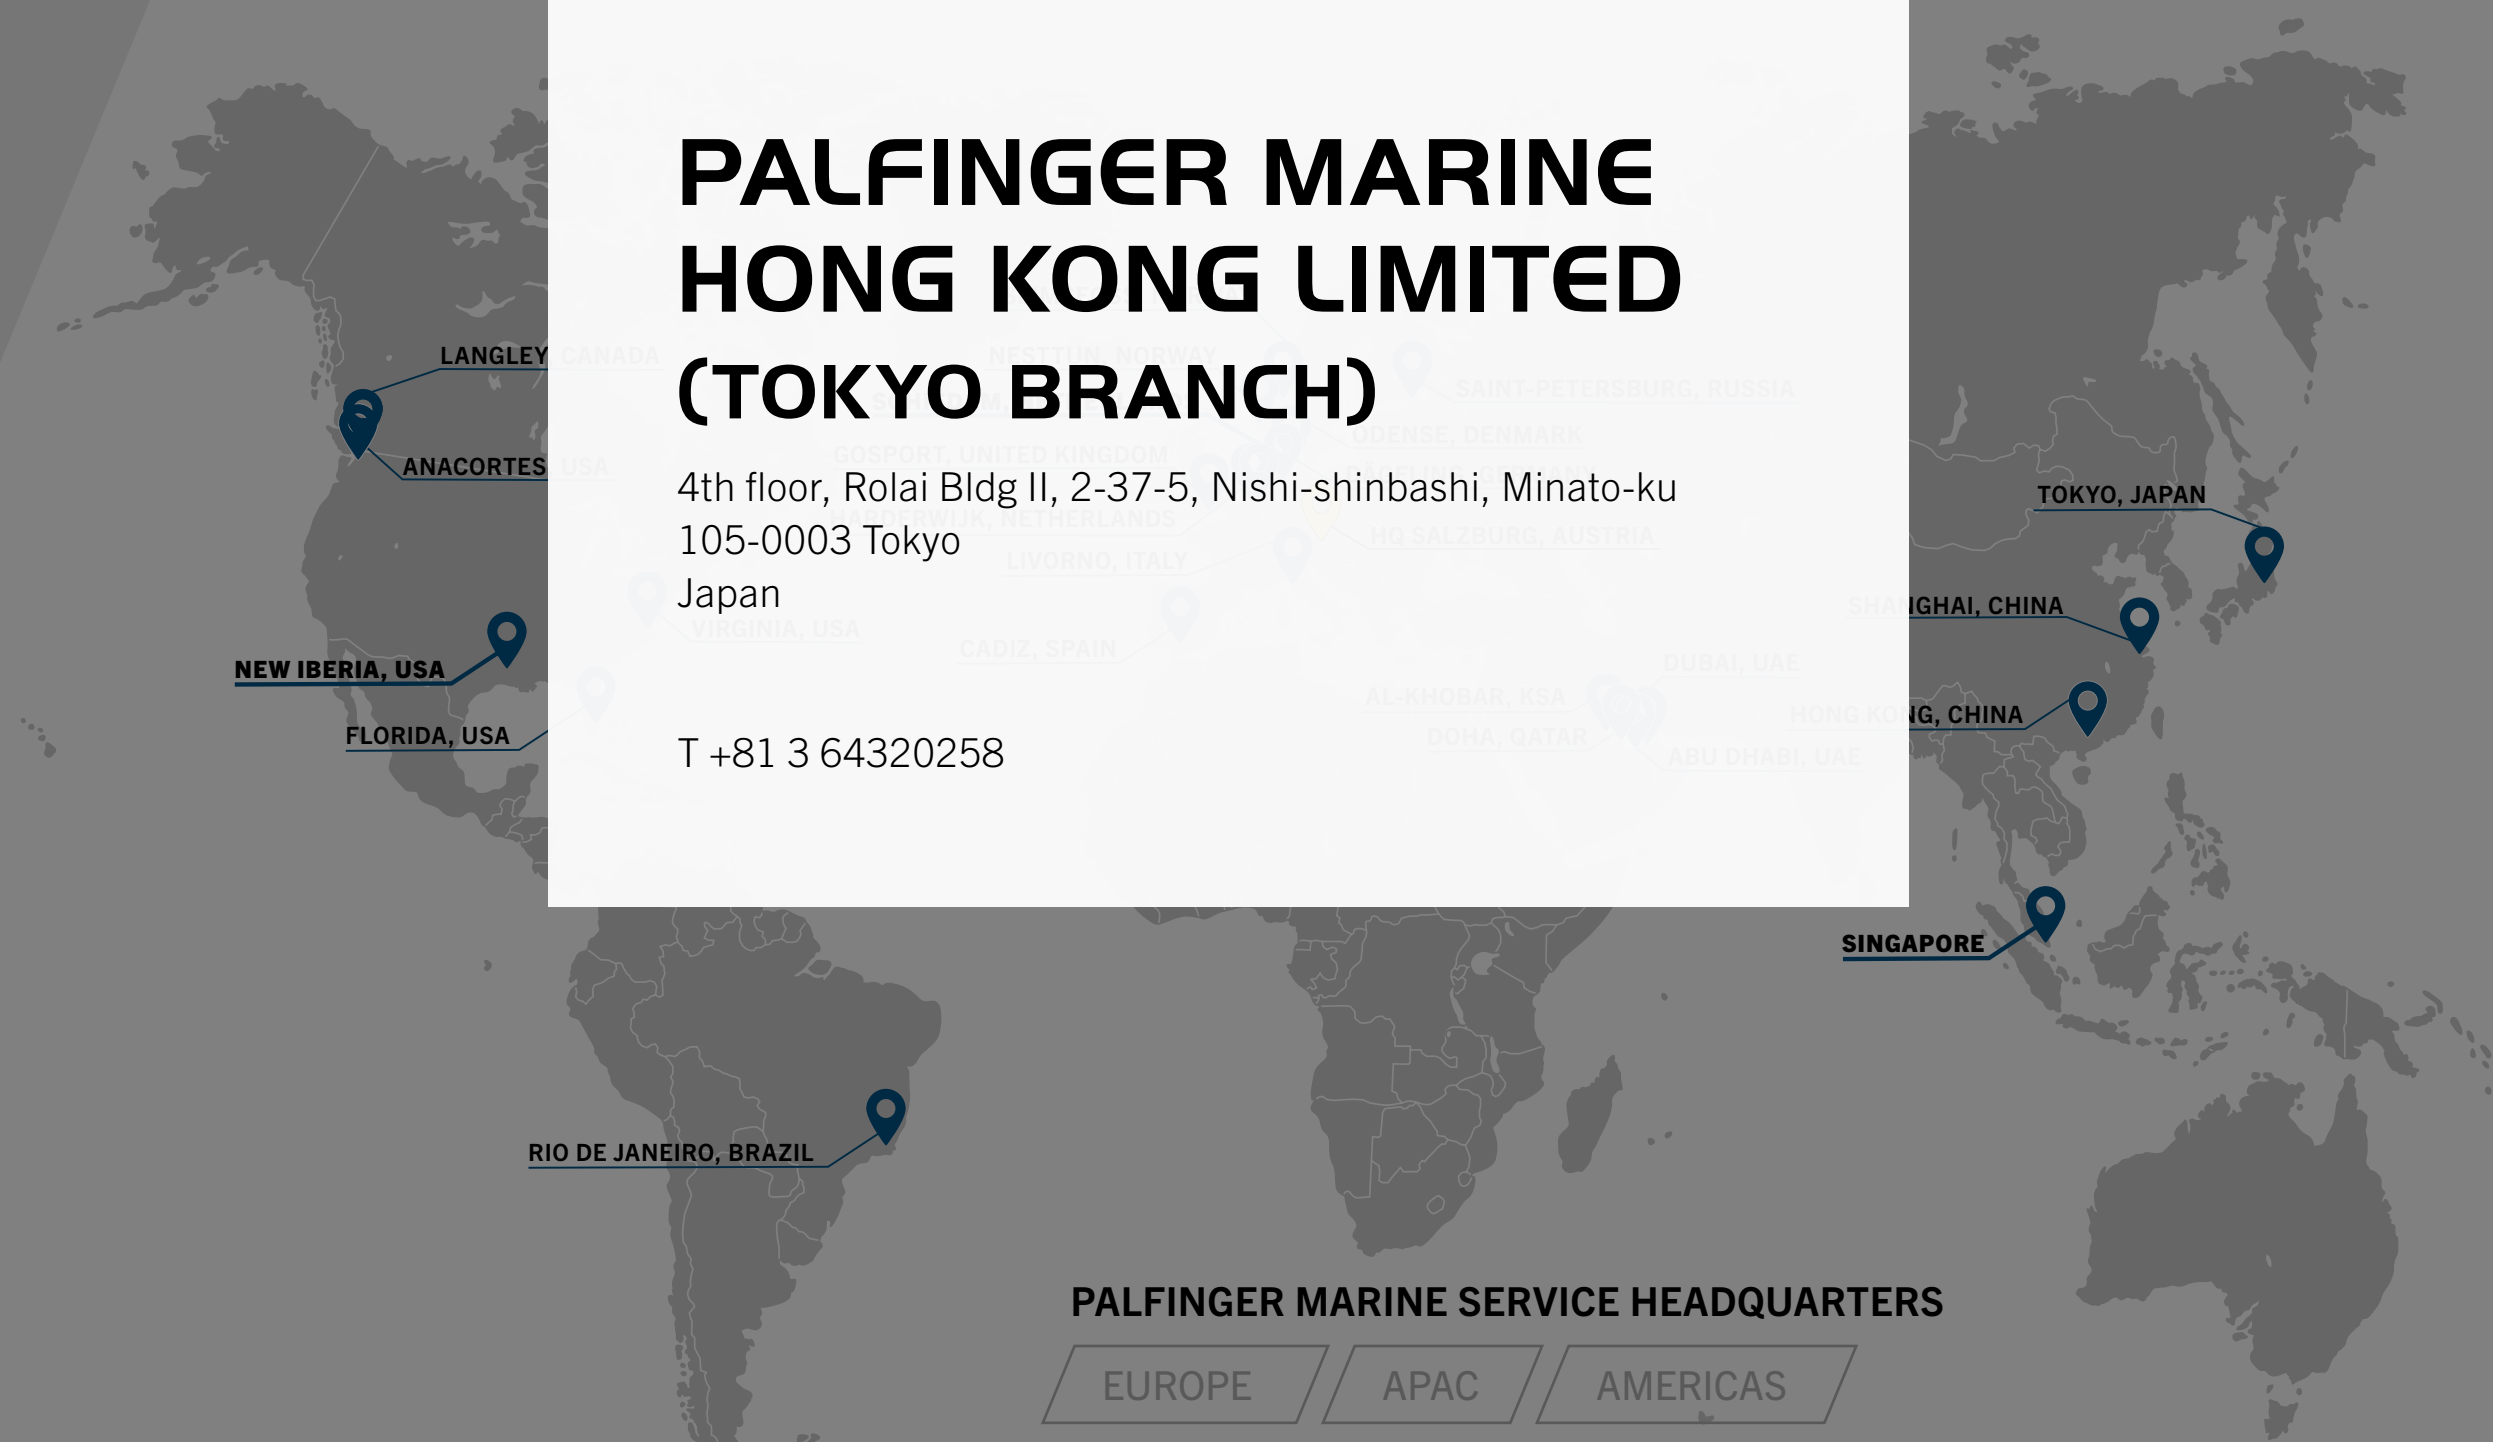

GLOBAL PRESENCE

With 25 service stations worldwide we have direct access to most of the key ports in the world.

PALFINGER MARINE HONG KONG LIMITED (TOKYO BRANCH)

4th floor, Rolai Bldg II, 2-37-5, Nishi-shinbashi, Minato-ku
105-0003 Tokyo
Japan

T +81 3 64320258

PALFINGER MARINE SERVICE HEADQUARTERS

- EUROPE
- APAC
- AMERICAS