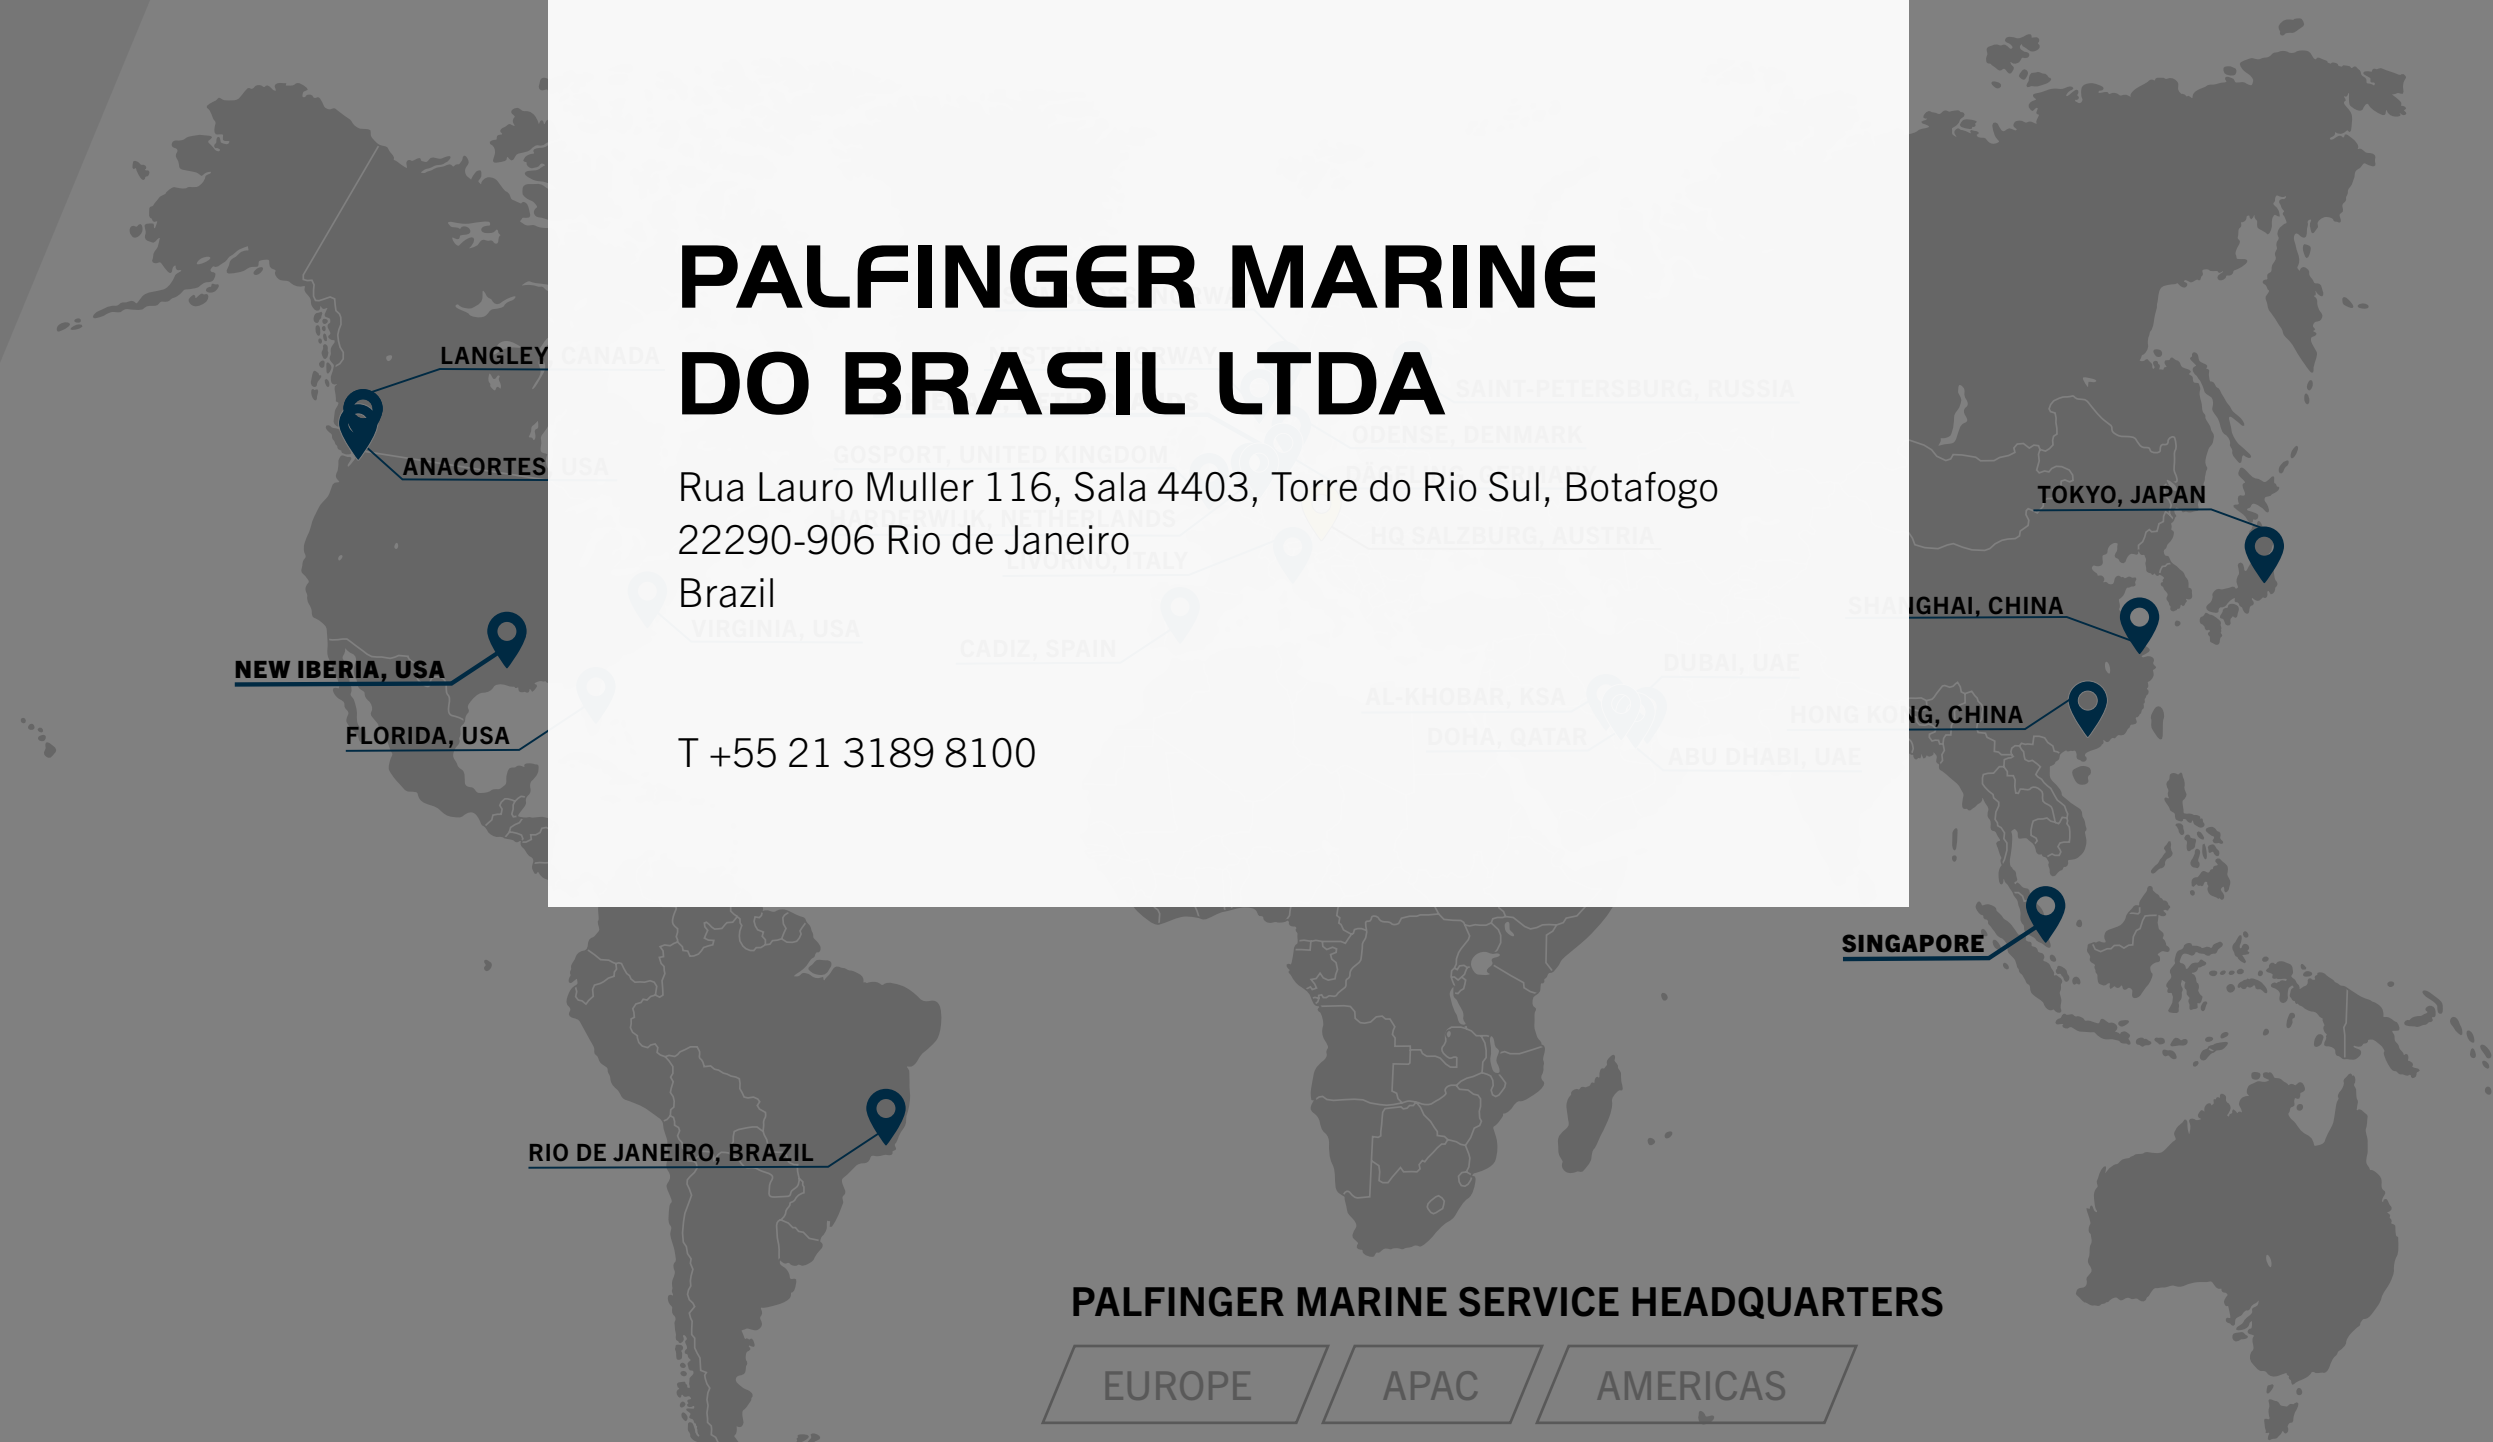

GLOBAL PRESENCE

With 25 service stations worldwide we have direct access to most of the key ports in the world.

PALFINGER MARINE DO BRASIL LTDA

Rua Lauro Muller 116, Sala 4403, Torre do Rio Sul, Botafogo
22290-906 Rio de Janeiro
Brazil

T +55 21 3189 8100

PALFINGER MARINE SERVICE HEADQUARTERS

- EUROPE
- APAC
- AMERICAS