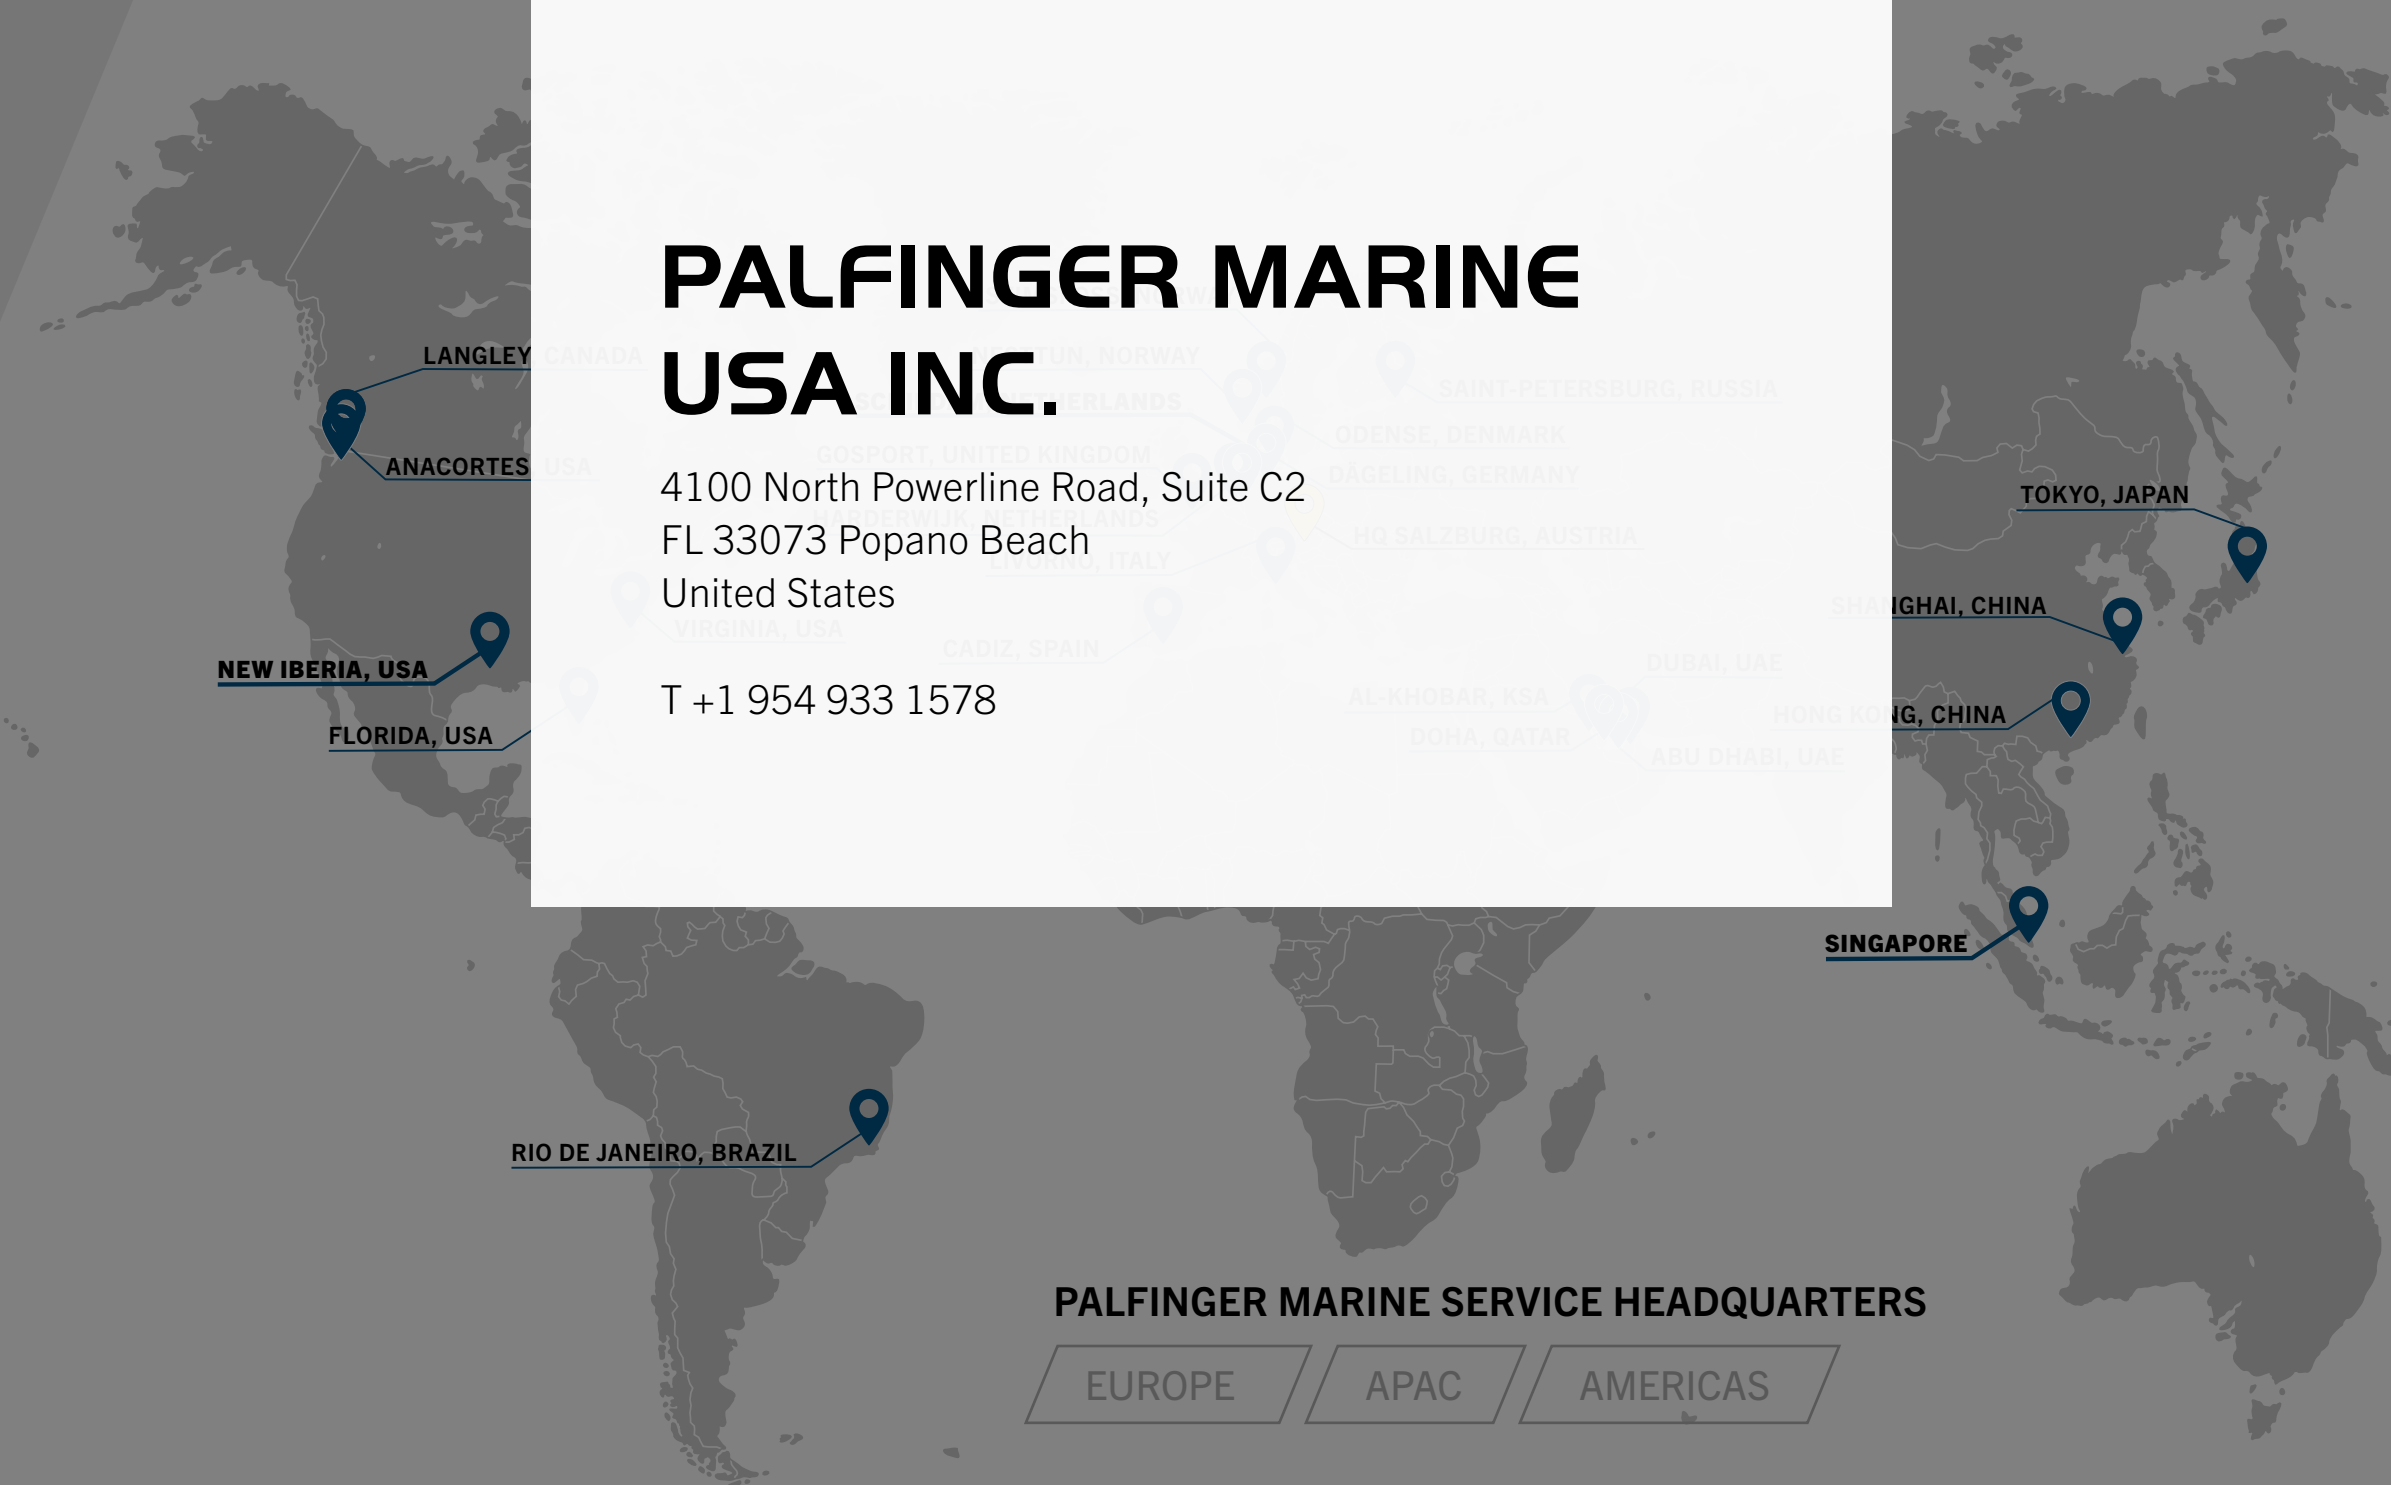

**PALFINGER
MARINE
SERVICE**

GLOBAL PRESENCE

With 25 service stations worldwide we have direct access to most of the key ports in the world.

INTRO

SERVICE PORTFOLIO

OWN BRANDS

GLOBAL PRESENCE

PALFINGER MARINE USA INC.

4100 North Powerline Road, Suite C2
FL 33073 Popano Beach
United States

T +1 954 933 1578

PALFINGER MARINE SERVICE HEADQUARTERS

- EUROPE
- APAC
- AMERICAS