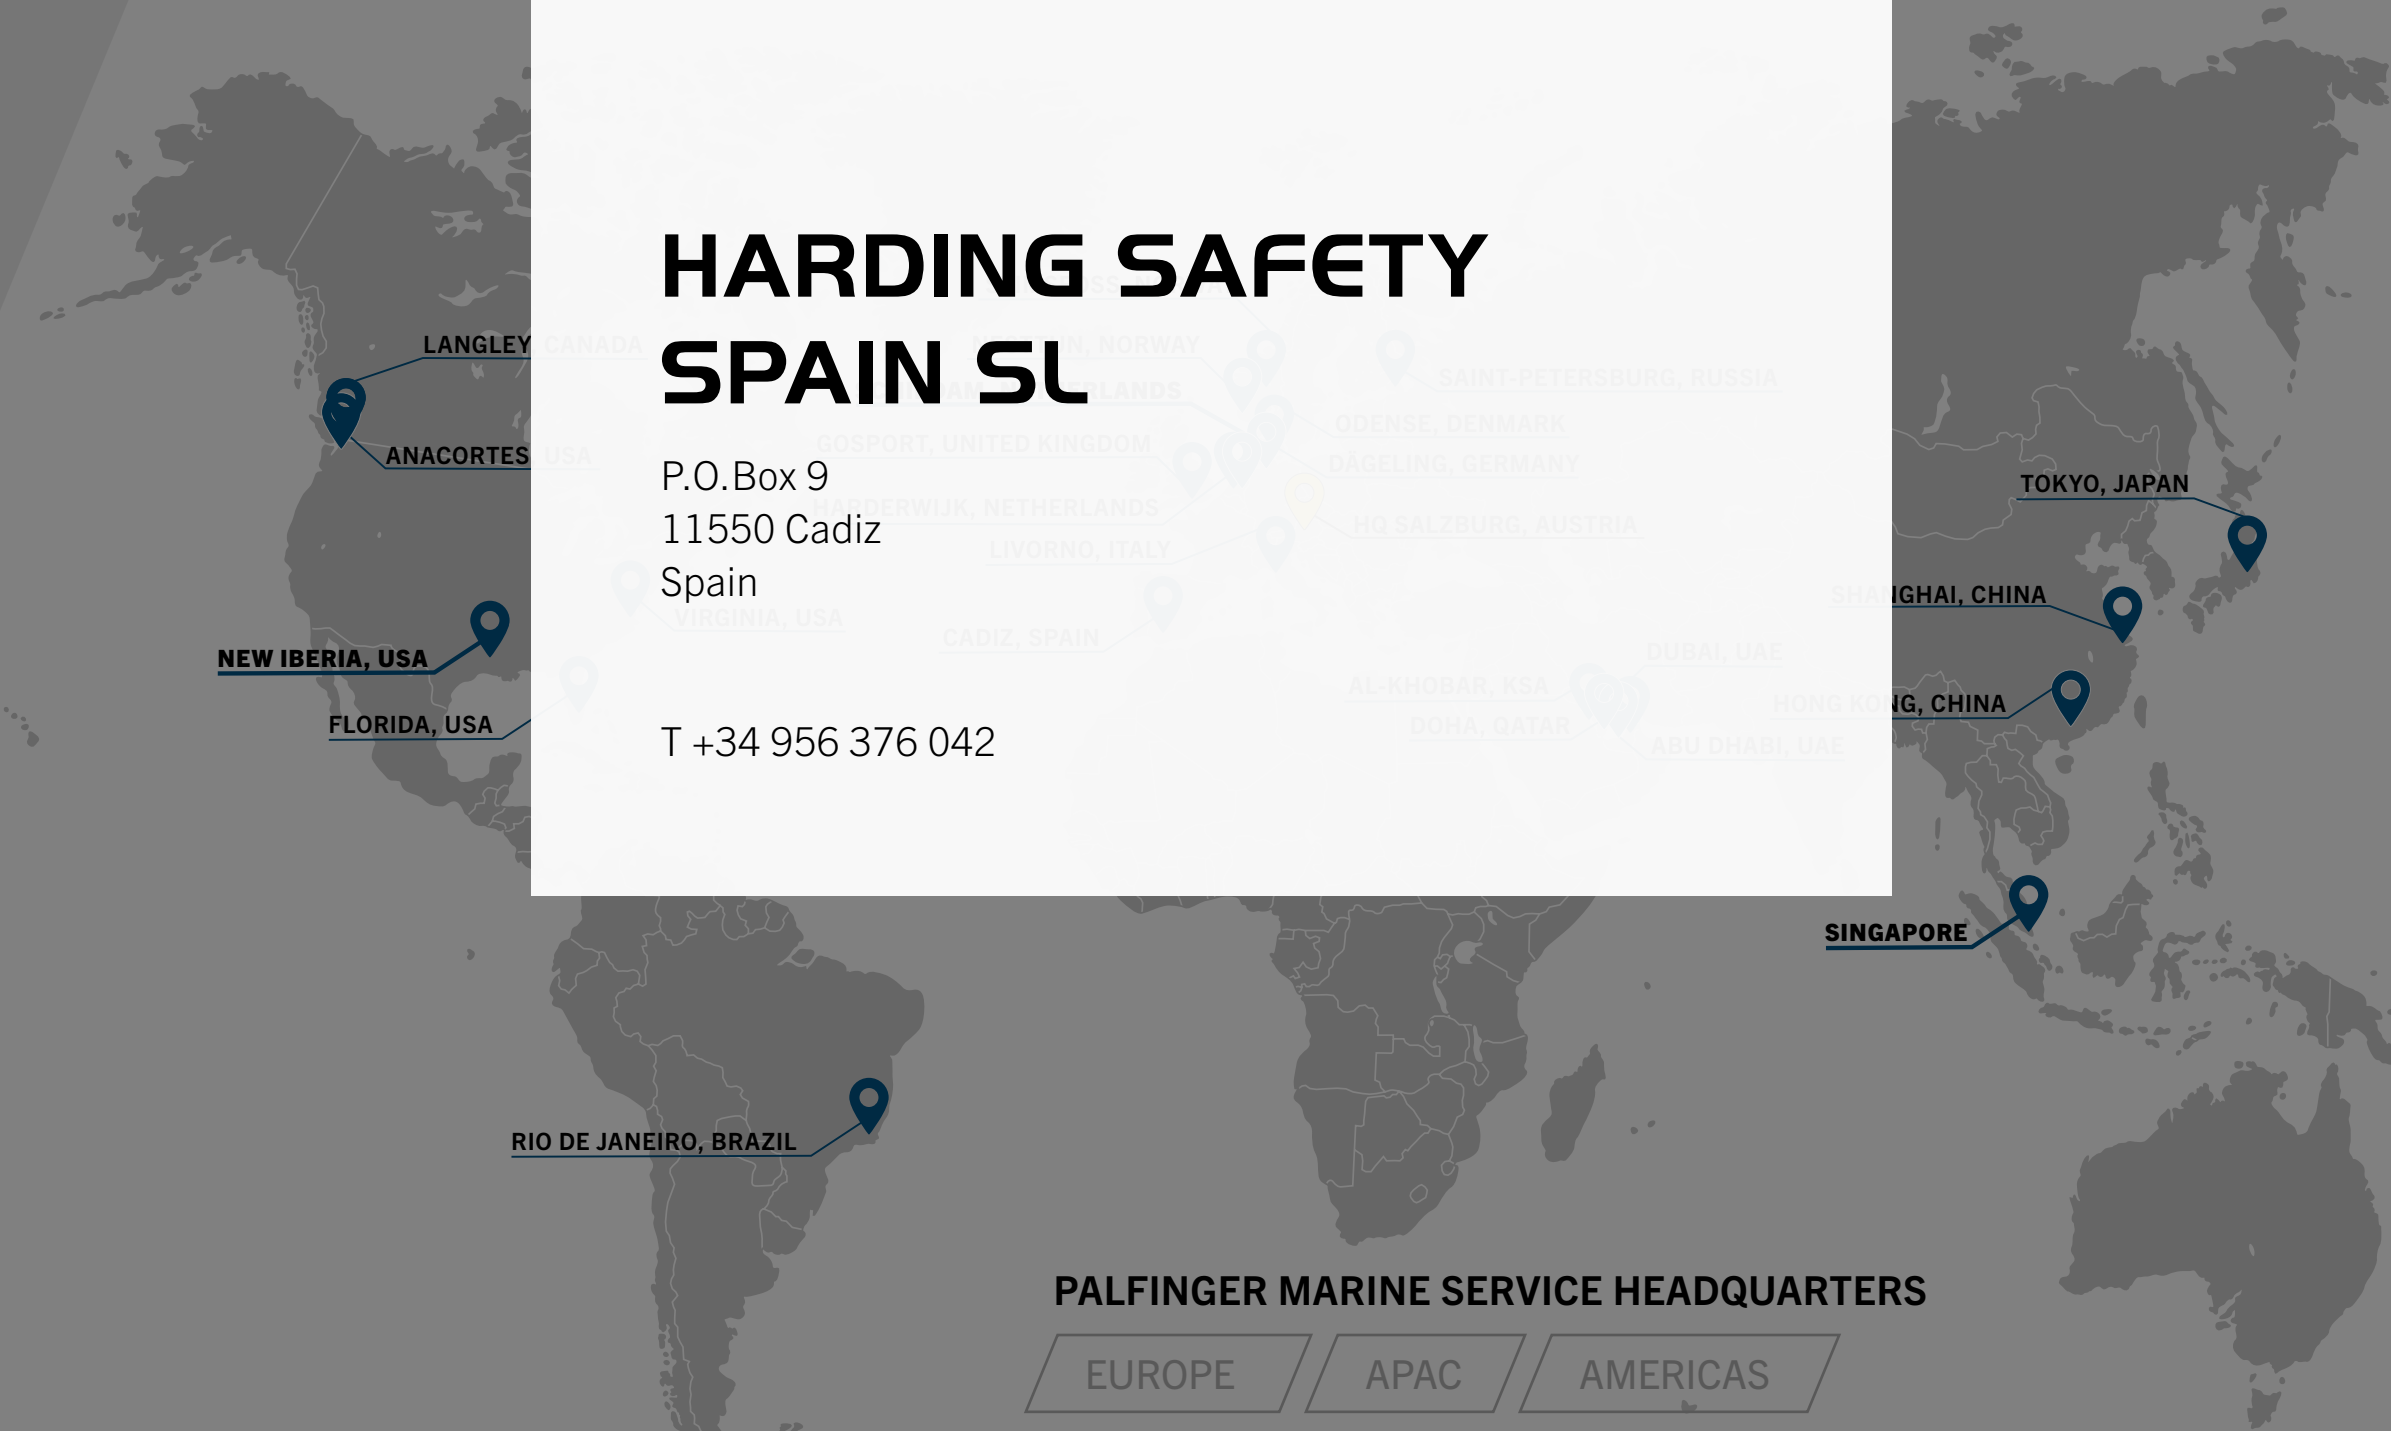

**PALFINGER
MARINE
SERVICE**

GLOBAL PRESENCE

With 25 service stations worldwide we have direct access to most of the key ports in the world.

INTRO

SERVICE PORTFOLIO

OWN BRANDS

GLOBAL PRESENCE

**HARDING SAFETY
SPAIN SL**

P.O.Box 9
11550 Cadiz
Spain

T +34 956 376 042

PALFINGER MARINE SERVICE HEADQUARTERS

- EUROPE
- APAC
- AMERICAS