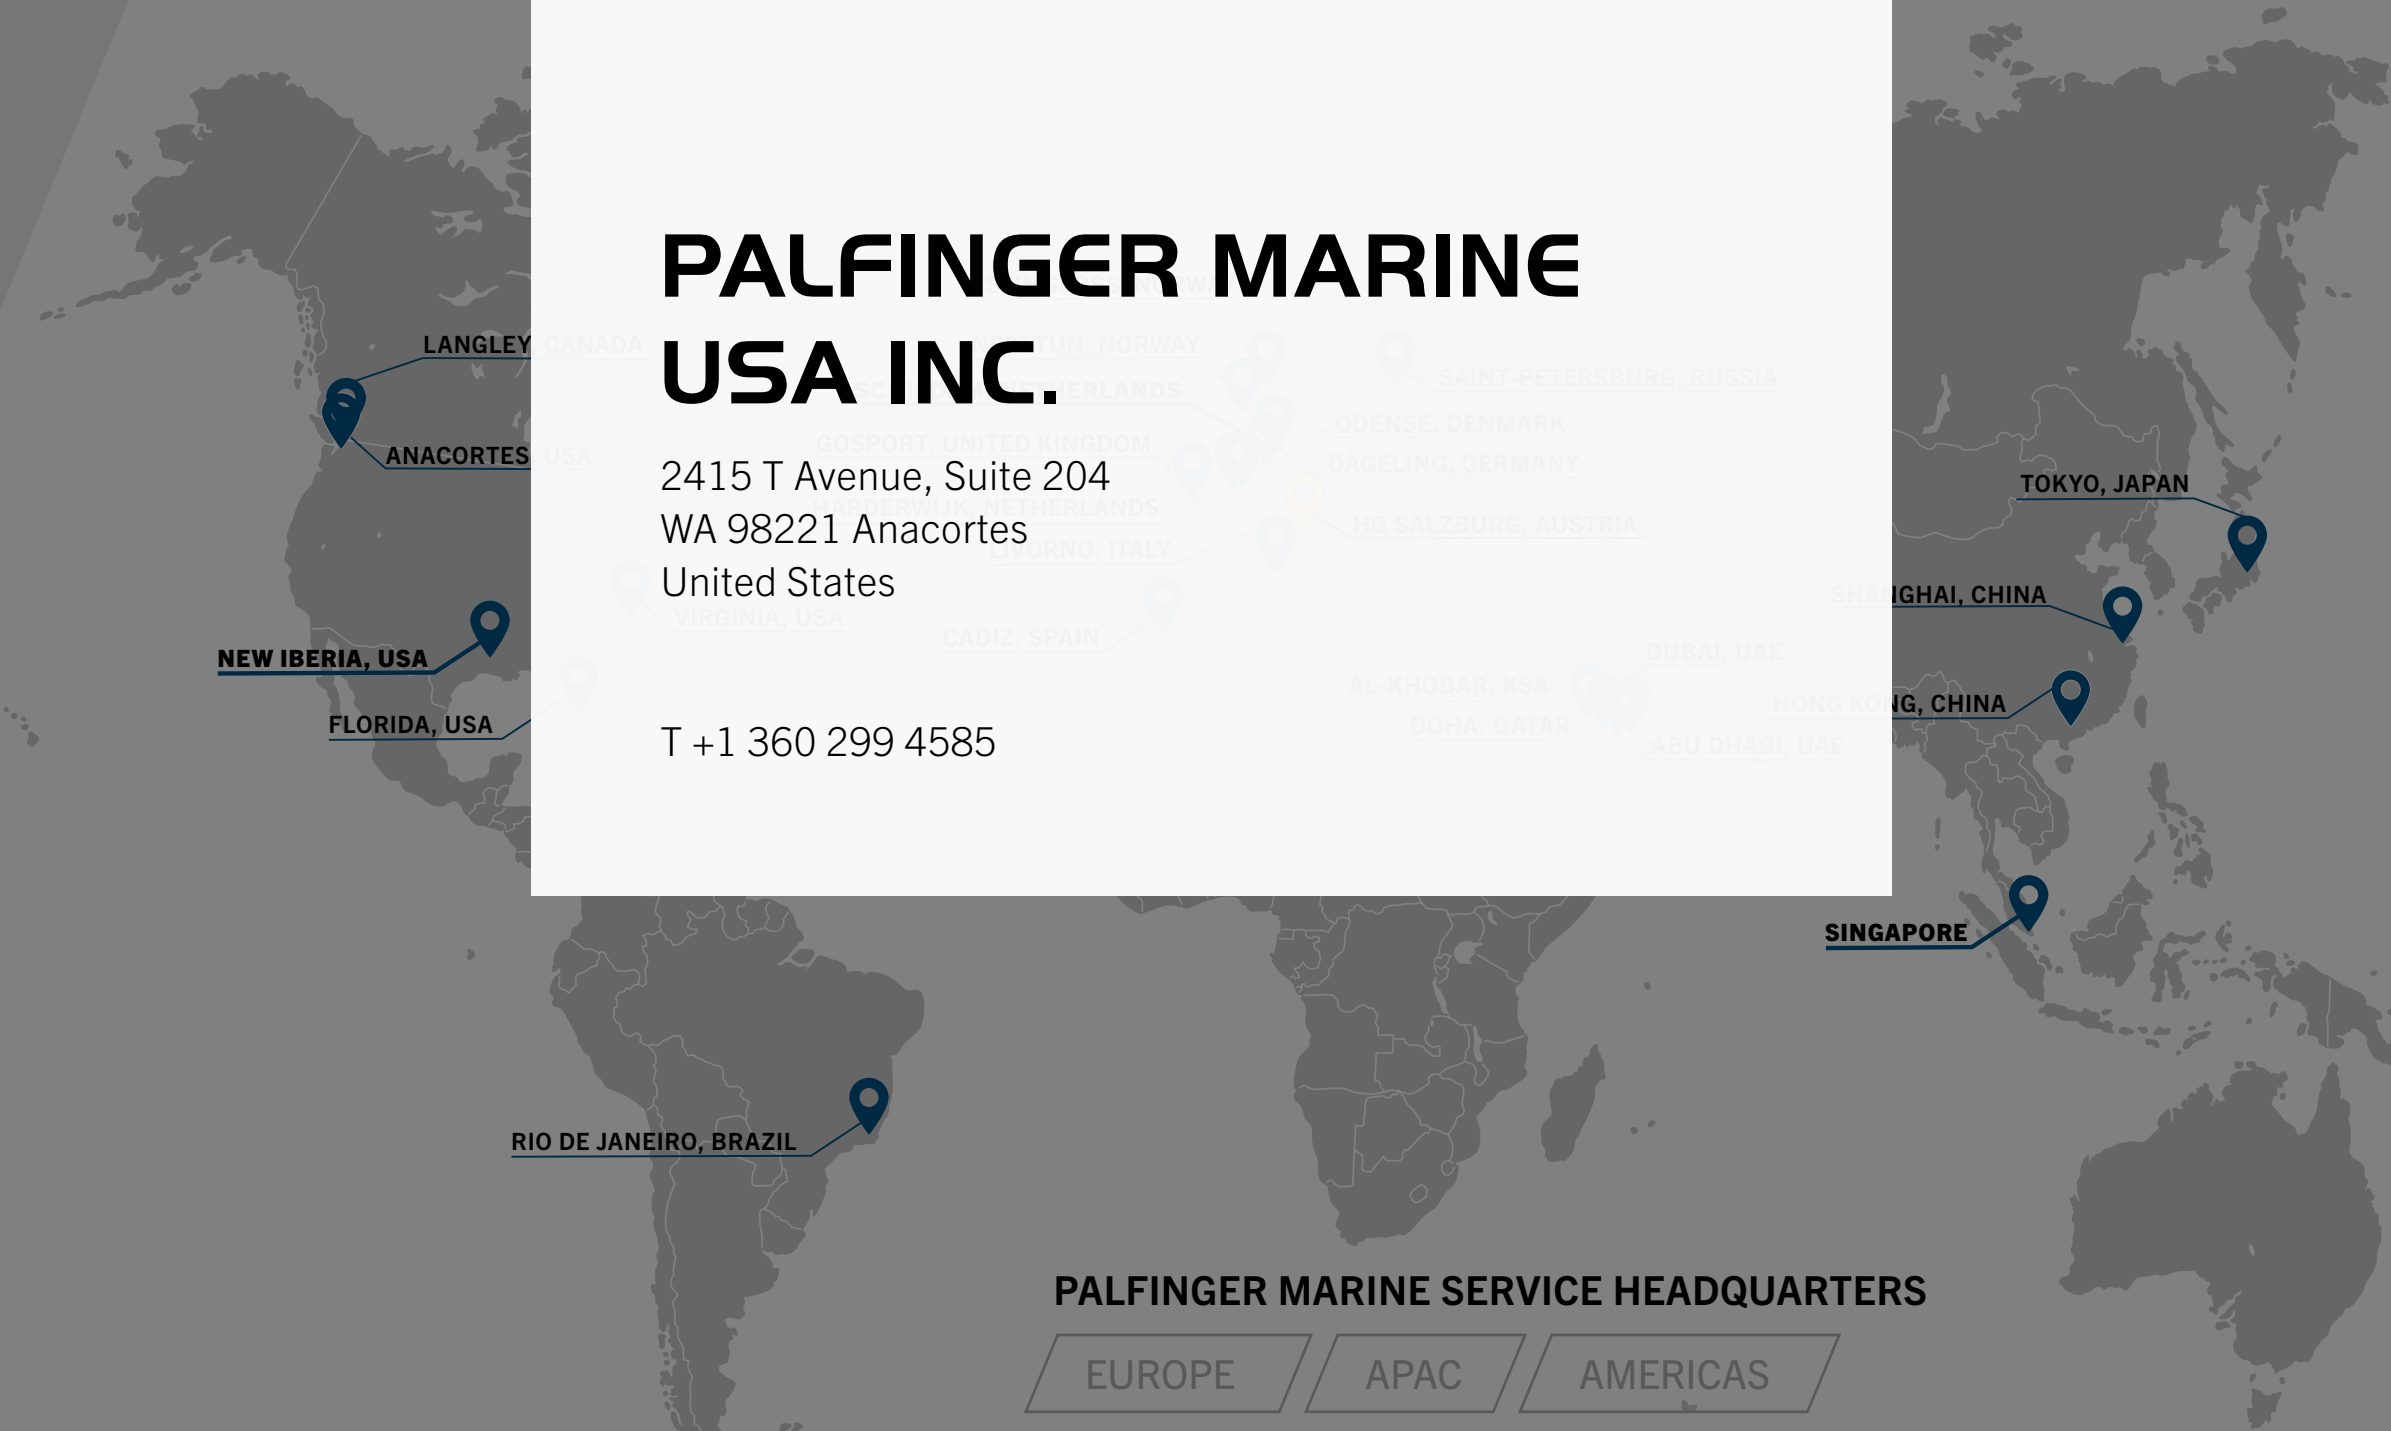

GLOBAL PRESENCE

With 25 service stations worldwide we have direct access to most of the key ports in the world.

INTRO

SERVICE PORTFOLIO

OWN BRANDS

GLOBAL PRESENCE

PALFINGER MARINE USA INC.

705 Mt. Vernon Avenue
VA 23707 Portsmouth
United States

T +1 757 399 1633

PALFINGER MARINE SERVICE HEADQUARTERS

- EUROPE
- APAC
- AMERICAS

GLOBAL PRESENCE

With 25 service stations worldwide we have direct access to most of the key ports in the world.

INTRO

SERVICE PORTFOLIO

OWN BRANDS

GLOBAL PRESENCE

**PALFINGER MARINE
USA INC.**

2415 T Avenue, Suite 204
WA 98221 Anacortes
United States

T +1 360 299 4585

PALFINGER MARINE SERVICE HEADQUARTERS

- EUROPE
- APAC
- AMERICAS

GLOBAL PRESENCE

With 25 service stations worldwide we have direct access to most of the key ports in the world.

PALFINGER MARINE DO BRASIL LTDA

Rua Lauro Muller 116, Sala 4403, Torre do Rio Sul, Botafogo
22290-906 Rio de Janeiro
Brazil