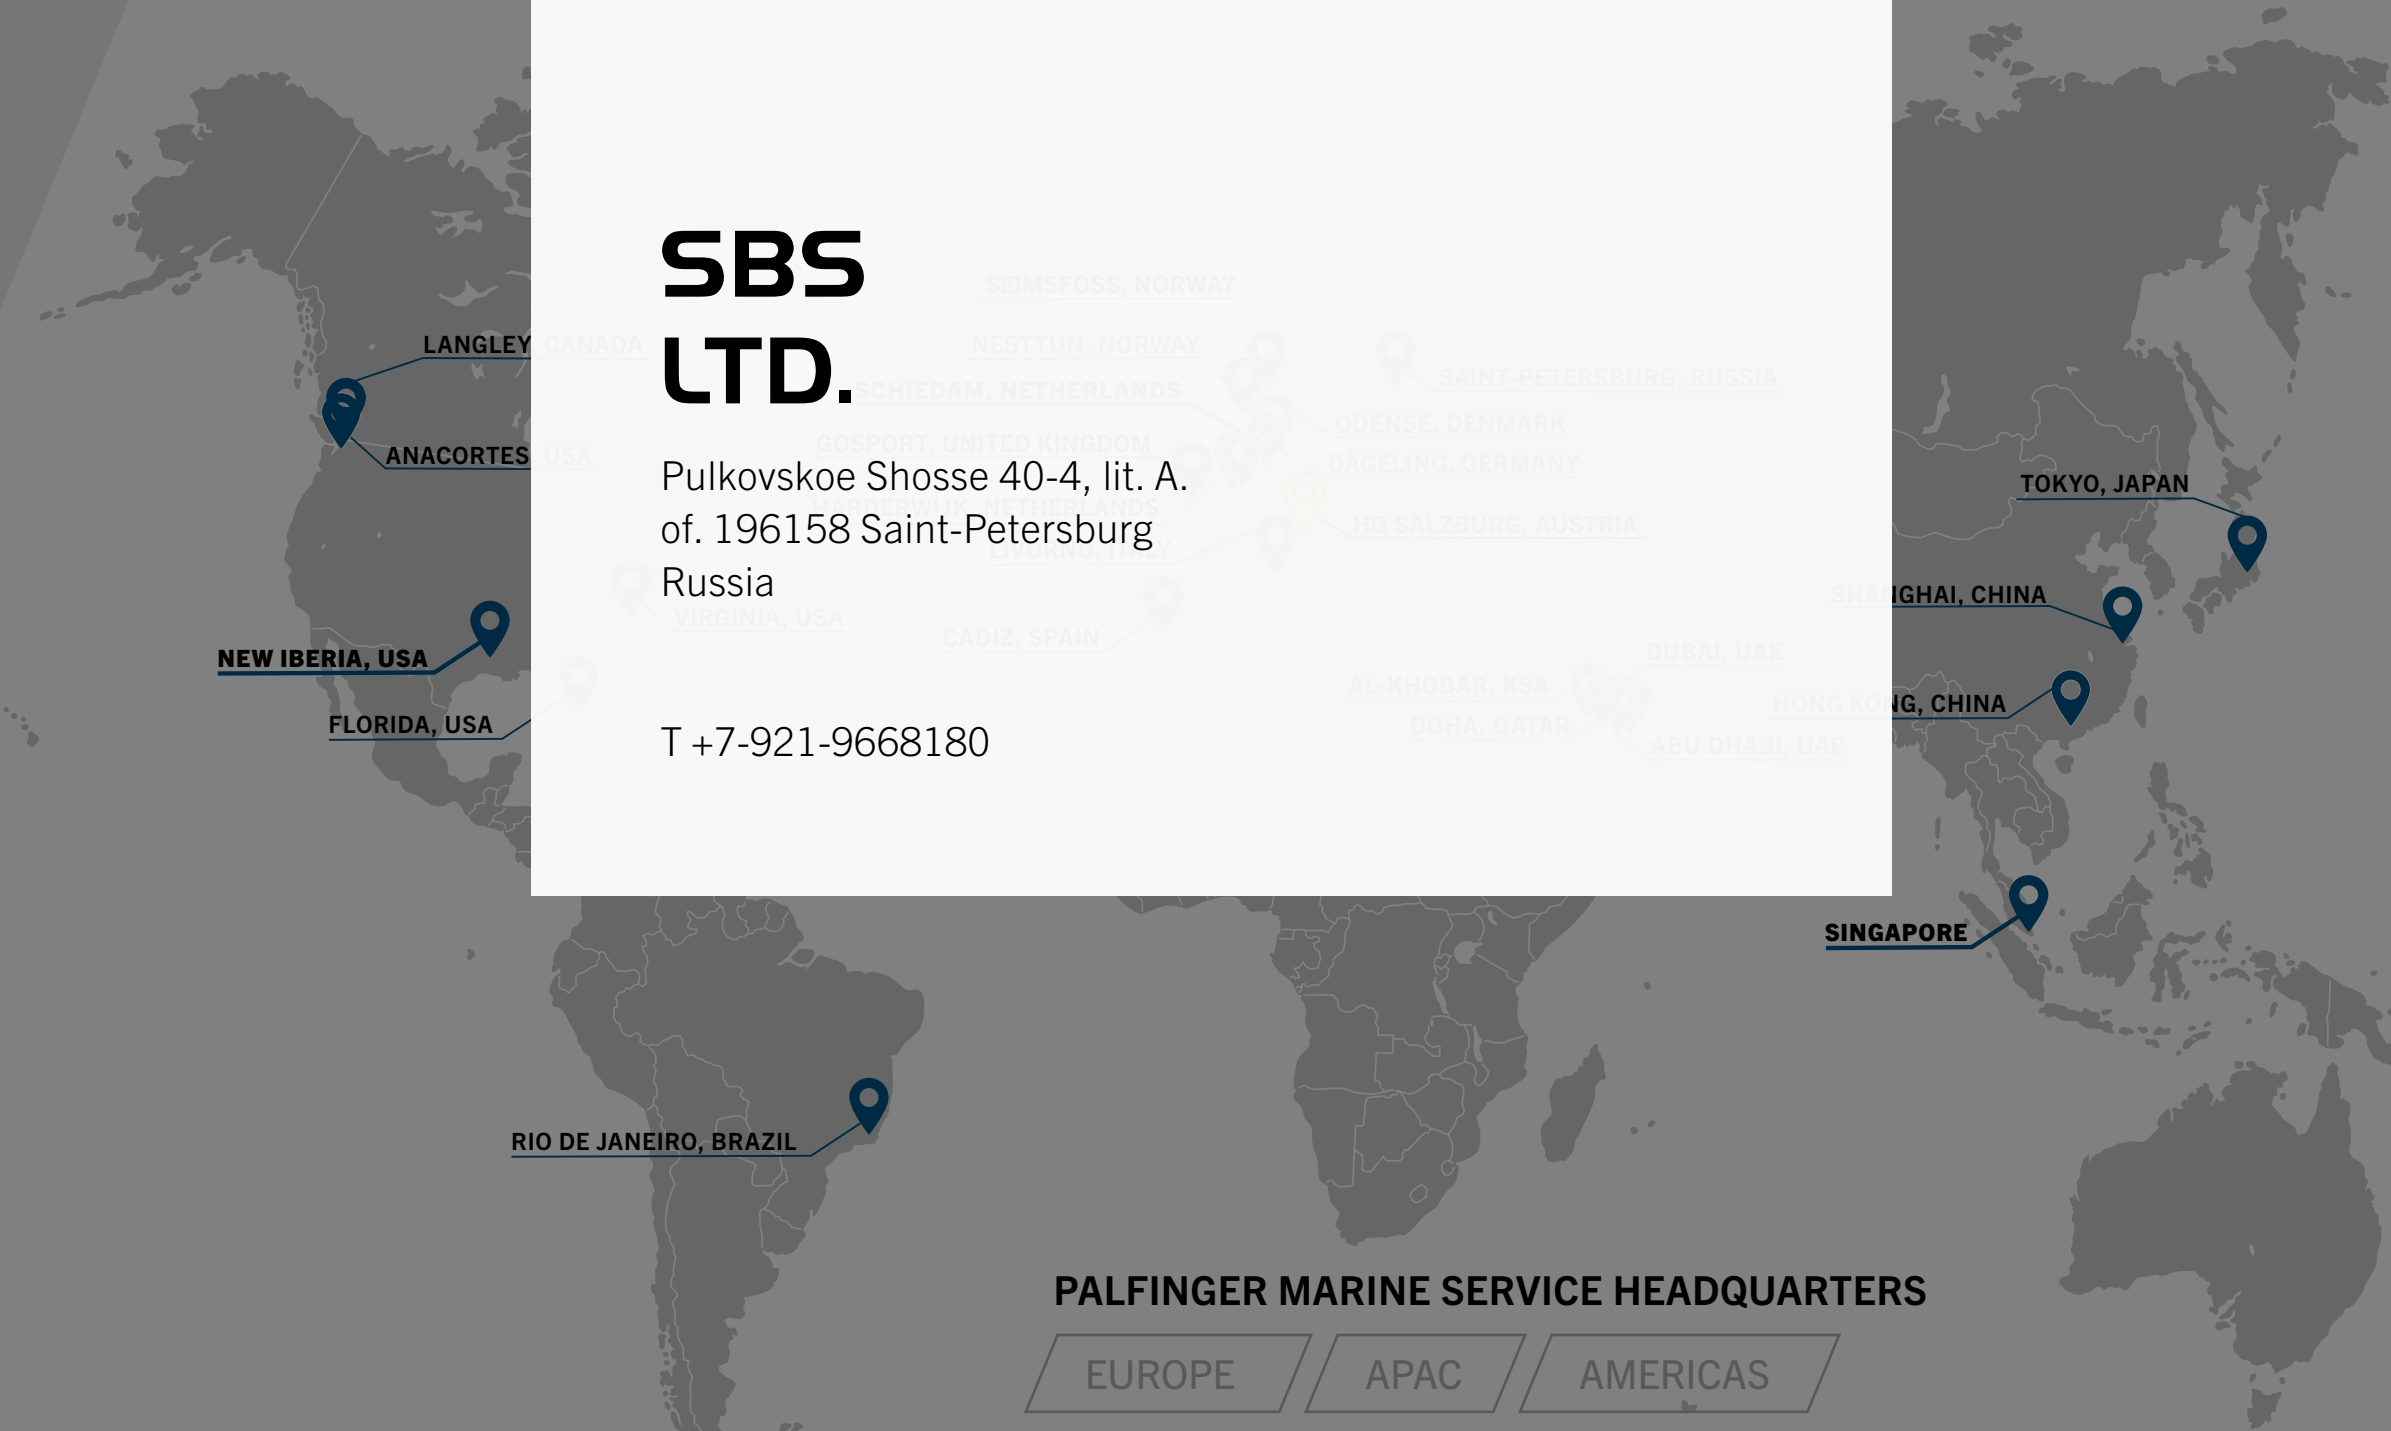

PALFINGER MARINE SERVICE

GLOBAL PRESENCE

With 25 service stations worldwide we have direct access to most of the key ports in the world.

INTRO

SERVICE PORTFOLIO

OWN BRANDS

GLOBAL PRESENCE

**SBS
LTD.**

Pulkovskoe Shosse 40-4, lit. A.
of. 196158 Saint-Petersburg
Russia

T +7-921-9668180

PALFINGER MARINE SERVICE HEADQUARTERS

- EUROPE
- APAC
- AMERICAS